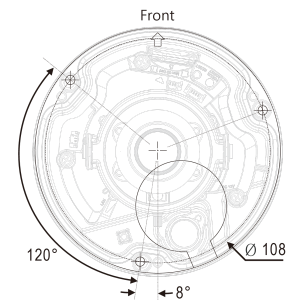

Dimensions

Ø120 × 106 mm

Diagram of mounting holes:(unit in mm)

Wind and Rain Standards

Meet international IP67 standards for dust and moisture resistant allowing you to install cameras in environments subject to wind and rain

Sensor

Pick Up Element	1/2.8" CMOS image sensor
Effective Pixels	2616 (H) × 1964 (V) = 5,137,824 (Pixels)

Certifications

CE	Yes, EMI CLASS B
FCC	Yes, EMI CLASS B
IP Rating	IP67
Vandal Resistant Rating	IK10