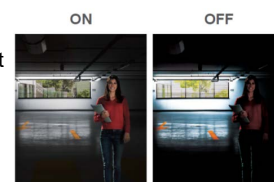

Sense Up+

Deliver outstanding video outputs in poor light conditions without experiencing motion blur. You can see video clearly even during nighttime without sufficient lighting support

3D Noise Reduction

Remove noise from a signal. Suppressing noise in an image in low light conditions and able to retain quality videos at the same time

Wide Dynamic Range (WDR)

Wide Dynamic Range (WDR) displays details of both the brightest and darkest areas. WDR can extend image visibility under high contrast lighting scenes and improve image quality