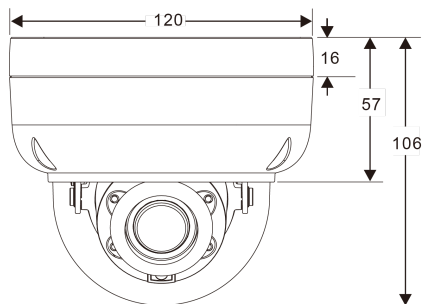

Dimensions

Ø120 × 106 mm

Diagram of mounting holes:(unit in mm)

Wind and Rain Standards

Meet international IP67 standards for dust and moisture resistant allowing you to install cameras in environments subject to wind and rain