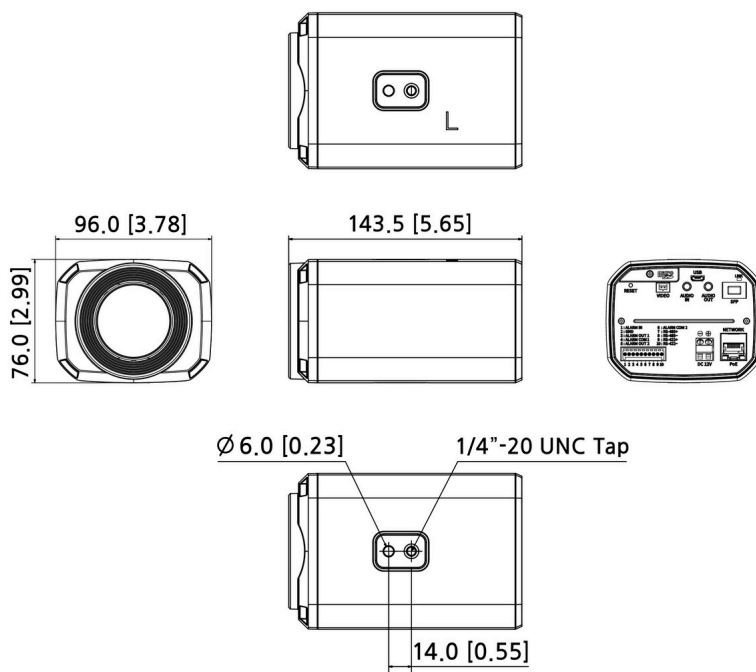

Mechanical

Color	Dark grey
Material	Aluminum
Product Dimensions	96(W)x76(H)x143.5(D)mm(3.78x2.99x5.65")
Product Weight	578g(1.27lb)

DORI (EN62676-4 standard)

Detect (25PPM/ 8PPF)	Wide	60.7m(199.1ft)
	Tele	1921.3m(6303.4ft)
Observe (63PPM/ 19PPF)	Wide	24.3m(79.6ft)
	Tele	768.5m(2521.4ft)

DORI (EN62676-4 standard)

Recognize (125PPM/ 38PPF)	Wide	12.1m(39.8ft)
	Tele	384.3m(1260.7ft)
Identify (250PPM/ 76PPF)	Wide	6.1m(19.9ft)
	Tele	192.1m(630.3ft)

XNZ-6320A

2MP H.265 32x Zoom Camera

CAD

Unit: mm [inch]

XNZ-6320A 2MP H.265 32x Zoom Camera

Reference image

Revision	V1.1
Revision Date	24/09/13
Paper Size	A1
Unit	mm [inch]
Scale	1:1

© Hanwha Vision Co., Ltd. All right reserved.