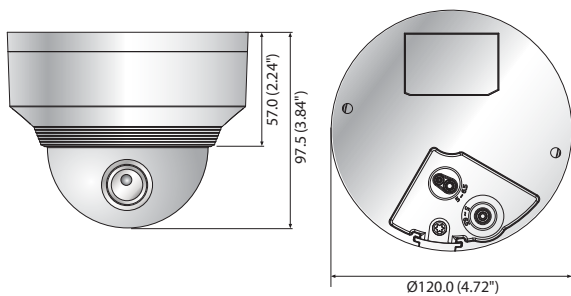

## Key Features

- Max. 2megapixel (1920 x 1080) resolution
- Built-in 4mm fixed lens
- Max. 60fps@all resolutions (H.265/H.264)
- IR Viewable length : 30m
- H.265, H.264, MJPEG codec supported, Multiple streaming
- Day & Night (ICR), WDR (150dB), Defog
- Loitering, Directional detection, Fog detection, Audio detection, Digital auto tracking, Sound classification, Heatmap, People counting, Queue management, Tampering
- Motion detection, Handover
- SD/SDHC/SDXC memory slot (Max. 512GB), PoE / 12V DC
- Hallway view, WiseStream II support, IP67/IP66, IK10
- LDC support (Lens Distortion Correction)

## Dimensions

Unit : mm (inch)