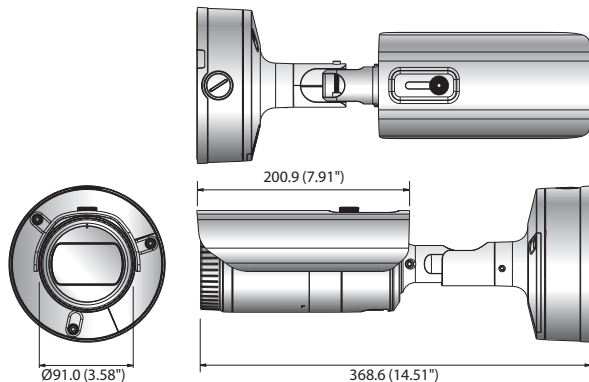

Dimensions

Unit : mm (inch)

Accessories (Optional)

XNO-8080R