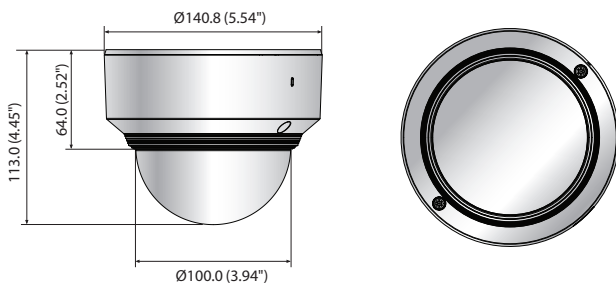

## Key Features

- 2 megapixel (1920 x 1080) resolution
- 3.2 ~ 10mm (3.1x) motorized varifocal lens
- 60fps@all resolutions (H.265 / H.264)
- H.265, H.264, MJPEG codec supported, Multiple streaming
- Day & Night (ICR), WDR (120dB), Defog
- Tampering, Defocus detection
- Motion Detection, Handover
- SD/SDHC/SDXC memory slot (Max. 256GB)
- Hallway view, WiseStreamII support
- IR viewable length 20m
- IK08, PoE support
- Material : Aluminum

## Dimensions

Unit : mm (inch)