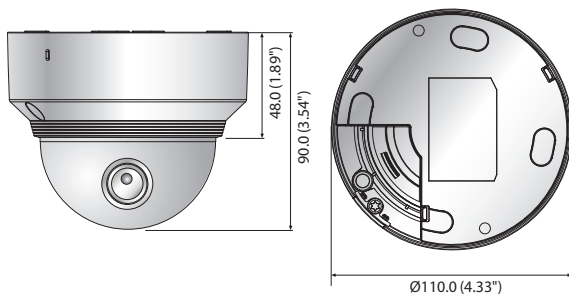

Dimensions

Unit : mm (inch)