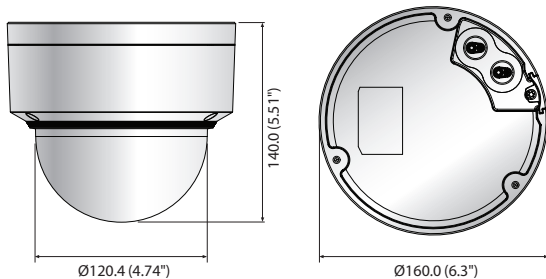

Dimensions

Unit : mm (inch)