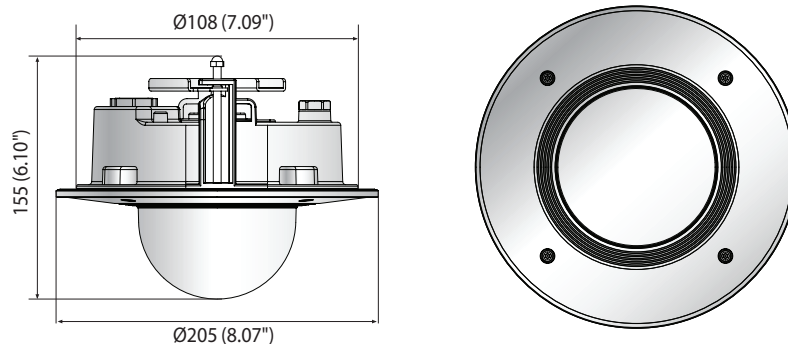

Dimensions

Unit: mm (inch)