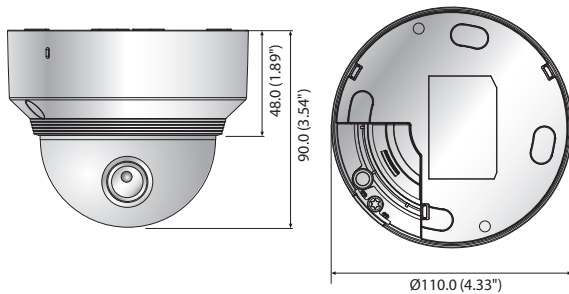

# XND-6010

2M Network Dome Camera

## Key Features

- Max. 2megapixel (1920 x 1080) resolution
- Built-in 2.4mm fixed lens
- Max. 60fps@all resolutions (H.265/H.264)
- H.265, H.264, MJPEG codec supported, Multiple streaming
- Day & Night (ICR), WDR (150dB), Defog
- Loitering, Directional detection, Fog detection, Audio detection, Digital auto tracking, Sound classification, Heatmap, People counting, Queue management, Tampering
- Motion detection, Handover
- SD/SDHC/SDXC memory slot (Max. 512GB), PoE / 12V DC
- Hallway view, WiseStream II support, IK08
- LDC support (Lens Distortion Correction)

## Dimensions

Unit : mm (inch)