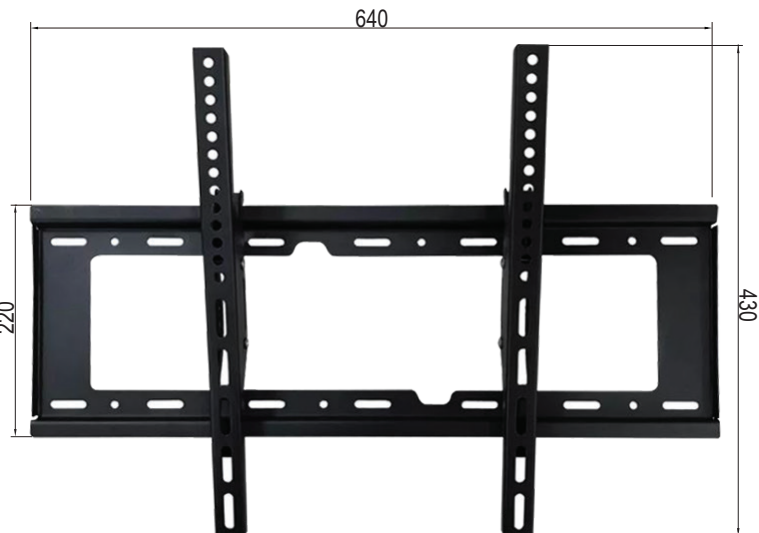

**FEATURES**

- Suitable Gvision's 32" to 70" Monitors
- Tilting Range: -15 to +15 degree
- Durable powder coating
- Flexible VESA™ Size up to 600X400mm
- Mounting Accessories Included

**SPECIFICATIONS**

GENERAL	WM-T
Supporting Screen Size	32" ~ 70"
Thickness	1.4mm
Tilt Angle	Tilt ±15°
Swivel Angle	N/A
Load Capacity	165 Lbs (75 kg)
Weight	5.18 Lbs (2.35 kg)
Color box Size (mm)	665 x 230 x 35
Carton Size (mm)	670 x 240 x 385
One Carton CBM	0.0619cbm
Distance to wall	50mm
VESA™ (mm)	100x100, 200x100, 200x200, 400x200, 400x400, 600x400

# WM-T

Gvision's WM-T is capable of holding any of our 32" to 70" Flat screen monitors which are under 165lb. Also, the additional feature of tilting allows more flexibility to fit with your environment.

**DIMENSIONS**

Unit: mm

**DETAILED IMAGES**

Durable powder coated universal tilttable wall mount bracket, supports VESA™ up to 600x400mm