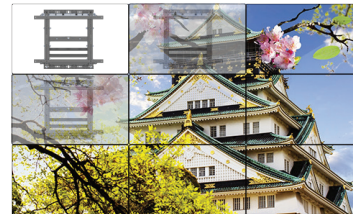

FEATURES

- **Modular mount** for unlimited wall display configurations
- Suitable for **landscape** or **portrait** screen mounting
- **Push to open / push to close** system provides **quick and easy** service access
- **Micro-adjustments** at 8 points for **seamless display** alignment
- Integrated **cable management**
- Perfect solution for **mounting screens** into a **recessed wall**
- **3-Year Warranty**

SPECIFICATIONS

GENERAL	WM-S
Supporting Screen Size	42" - 70"
Max load	110.23 Lbs (50Kg)
VESA™ Standard	100x100mm ~ 600x400mm
Distance from the Wall	108 ~ 292mm
Color	Black
Weight	31.96 Lbs (14.5 kg/ctn)
Box Dimensions	25.98" x 23.62" x 4.33" (66 x 60 x 11cm)
Warranty	3 Year

Specifications subject to change without any notice

Modular mount allows video wall assembly in an unlimited number of configurations
Compatible with landscape or portrait mounting