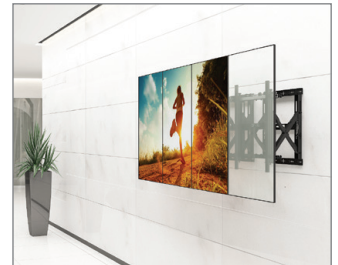

FEATURES

- **Modular mount** for unlimited wall display configurations
- Suitable for **landscape** or **portrait** screen mounting
- **Push to open / push to close** system provides **quick and easy** service access
- **Micro-adjustments** at 8 points for **seamless display** alignment
- Integrated **cable management**
- Perfect solution for **mounting screens** into a **recessed wall**
- **3-Year Warranty**

SPECIFICATIONS

GENERAL	WM-S
Supporting Screen Size	42" - 70"
Max load	110.23 Lbs (50Kg)
VESA™ Standard	100x100mm ~ 600x400mm
Distance from the Wall	108 ~ 292mm
Color	Black
Weight	31.96 Lbs (14.5 kg/ctn)
Box Dimensions	25.98" x 23.62" x 4.33" (66 x 60 x 11cm)
Warranty	3 Year

Specifications subject to change without any notice

Modular mount allows video wall assembly in an unlimited number of configurations
Compatible with landscape or portrait mounting

Push to open / push to close system provides quick and easy service access

MAX. LOAD

110.23 LBS

WM-S

Gvision's new UL-certified scissor mount is specially designed to create a fast, simple, and seamless installation that is compatible for both landscape and portrait screen mountings.