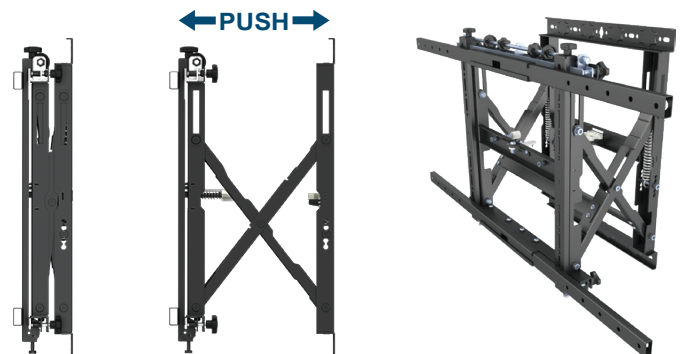

FEATURES

- **Modular mount** for unlimited wall display configurations
- Suitable for **landscape** or **portrait** screen mounting
- **Push to open / push to close** system provides **quick and easy** service access
- **Micro-adjustments** at 8 points for **seamless display** alignment
- Integrated **cable management**
- Perfect solution for **mounting screens** into a **recessed wall**
- **3-Year Warranty**

SPECIFICATIONS

GENERAL	WM-S
Supporting Screen Size	42" - 70"
Max load	110.23 Lbs (50Kg)
VESA™ Standard	100x100mm ~ 600x400mm
Distance from the Wall	108 ~ 292mm
Color	Black
Weight	31.96 Lbs (14.5 kg/ctn)
Box Dimensions	25.98" x 23.62" x 4.33" (66 x 60 x 11cm)
Warranty	3 Year

Specifications subject to change without any notice

Modular mount allows video wall assembly in an unlimited number of configurations
Compatible with landscape or portrait mounting

Push to open / push to close system provides quick and easy service access

MAX. LOAD

110.23 LBS

WM-S

Gvision's new UL-certified scissor mount is specially designed to create a fast, simple, and seamless installation that is compatible for both landscape and portrait screen mountings.