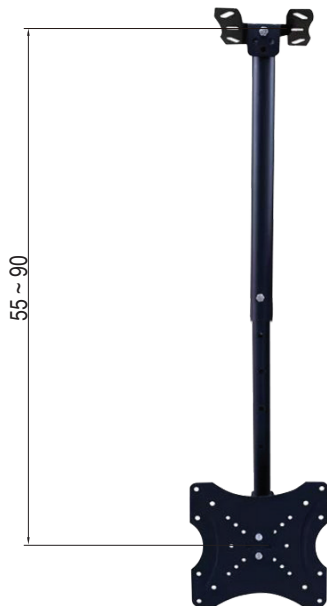

FEATURES

- Suitable for GVision's 14" to 32" Monitors
- Tilting Range: Tilt down 15 degree
- Swivel angle: 360 degree
- Durable powder coating
- Flexible VESA™ Size up to 200X200mm
- Mounting Accessories Included

SPECIFICATIONS

GENERAL	WM-C
Supporting Screen Size	14" ~ 32"
Thickness	1.5mm
Tilt Angle	Tilt down 15°
Swivel Angle	360°
Load Capacity	55 Lbs (25 kg)
Weight	5.07 Lbs (2.3 kg)
Color box Size (mm)	510 x 215 x 60
Carton Size (mm)	490 x 290 x 480
One Carton CBM	0.0682cbm
Distance to wall	50~90mm
VESA™ (mm)	50x50, 75x75, 100x100, 200x100, 200x200

Specifications subject to change without any notice

WM-C

Gvision's WM-C is capable of holding any of our 14" to 32" Flat screen monitors which are under 55lb. Also, the additional feature of tilting and swivels allows more flexibility to fit with your environment.

DIMENSIONS

Unit: mm

DETAILED IMAGES

Durable powder coated universal ceiling pole mount bracket, supports VESA™ up to 200x200mm