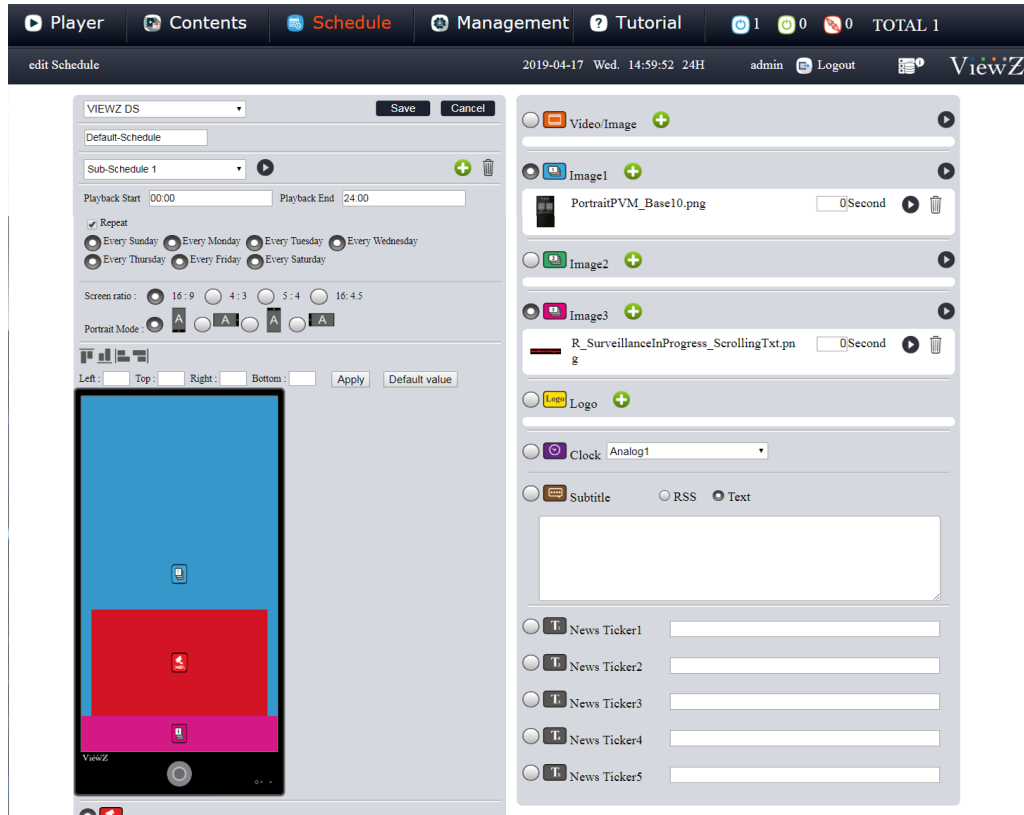

Main Features

- 1. Various Source Selection**
Built-in Camera , RSS, News Ticker, Live Streaming Video, HTML, Text, Clock, Video & Image files
- 2. Profile Management**
Display Aspect Ratio / Direction (Rotate) / Size
- 3. Schedule Management**
Hour / Day / Week
- 4. Support Media File Format**
Video: AVI, MP4, MKV
Image: JPG, PNG, BMP
- 5. Play Log Record**
Record the Content Display Time