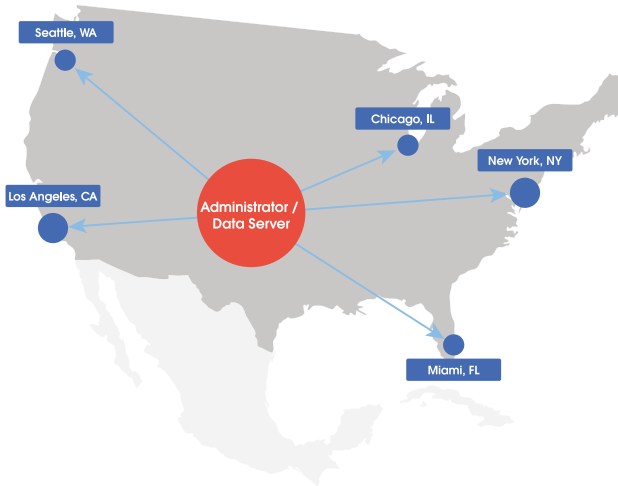

Content Management Software - System Configuration

Powerful Remote Control

One Server Control Unlimited Portrait Android PVMs

ViewZ Portrait Android PVM Content Management Software(CMS) allows the administrator to control every Portrait PVM in the organization's Intranet or Internet. From a centralized location, the signage contents that reside on a centralized server would be distributed to multiple units/locations either manually or automatically based on a set schedule

Contact ViewZ

- Address : 177 W. Orangethorpe Ave., Placentia, CA 92870
- Phone : (714) 996-1177, Fax : (714) 996-1138
- Sales : sales@viewzusa.com
- Specification subject to change without notice.