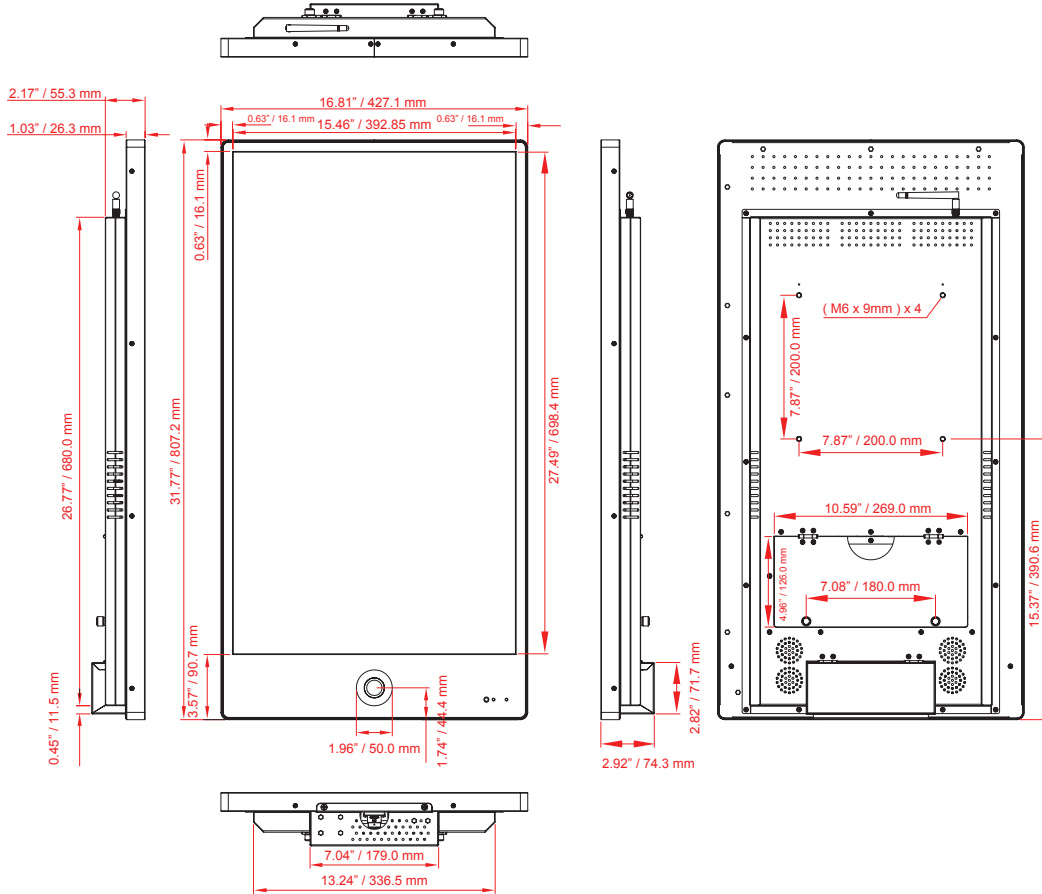

DIMENSIONS

Contact ViewZ

- Address : 177 W. Orangethorpe Ave., Placentia, CA 92870
- Phone : (714) 996-1177, Fax : (714) 996-1138
- Sales : sales@viewzusa.com
- Specification subject to change without notice.