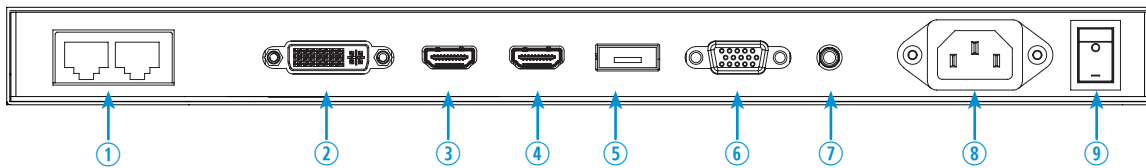

1. RS-232 (RJ-45) IN/OUT
2. DVI IN
3. HDMI 2.0 IN
4. HDMI 1.4 IN
5. DP IN
6. VGA IN
7. AUDIO IN
8. AC IN
9. POWER ON/OFF

- Address : 177 W. Orangethorpe Ave., Placentia, CA 92870
- Phone : (714) 996-1177, Fax : (714) 996-1138
- Sales : sales@viewzusa.com
- Specification subject to change without notice.