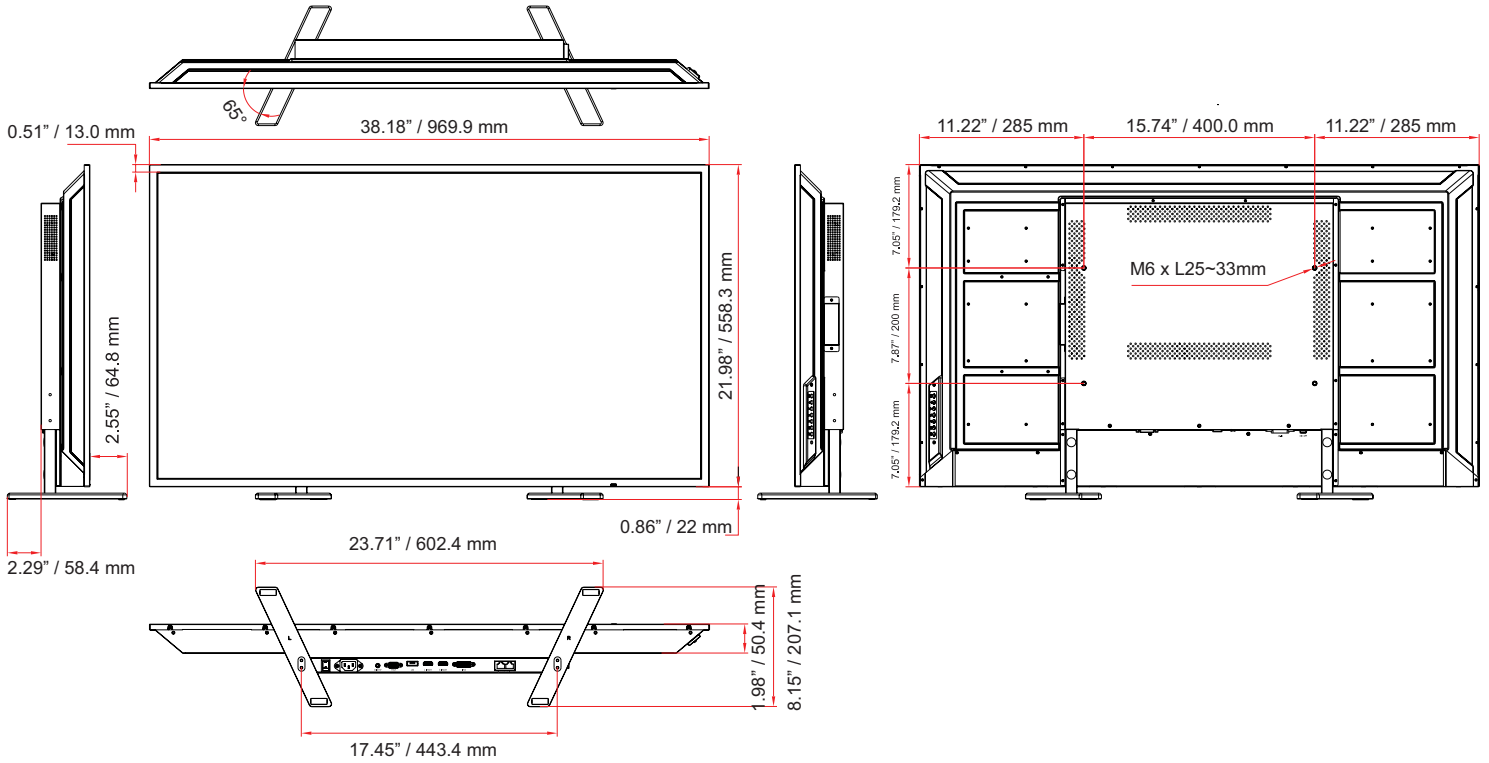

DIMENSIONS

INTERFACE