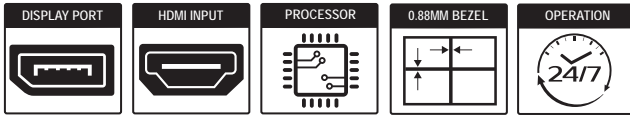

0.88MM ULTRA SLIM BEZEL VIDEO WALL DISPLAY