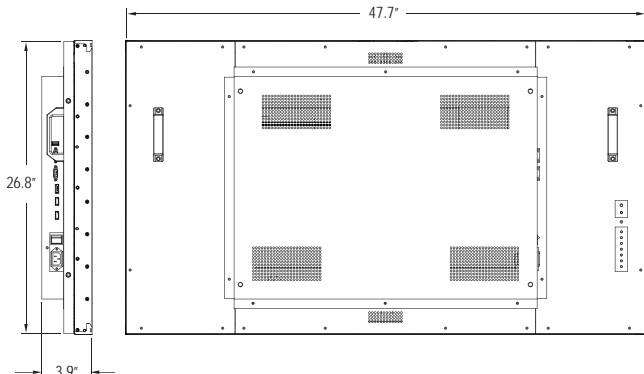

Factory tuning color calibration of white balance

After calibrate and fine tuned white balance

ULTRA SLIM BEZEL

Ultra Slim 0.88mm bezel construction makes this public transportation display system attractive for close range viewing on indoor installations. Also available 3.5mm thin bezel and 1.8mm Slim bezel.

DIMENSION

Unit: Inch

FEATURES

- 0.88mm Ultra Slim Bezel
- Built-In Video Processor for Daisy Chain
- Display 4K Content Over 2 x 2 Video Wall
- Configurable Up To 10 x 10 Screens
- Design for 24 / 7 / 365 Operation
- Scissor, Swing Door, Floor Stand, Custom Design Mount

SPECIFICATIONS

| DISPLAY | VW55CD-OD-40008 |
|----------------|-------------------------|
| Screen Size | 55 In |
| Resolution | 1920 x 1080 |
| Bezel Width | 0.88mm (0.44mm L/R/T/B) |
| Aspect Ratio | 16 : 9 |
| Viewing Angle | 178° / 178° |
| Brightness | 500cd/m ² |
| Contrast Ratio | 1400 : 1 |
| LCD Technology | Commercial Grade IPS |

| DIMENSIONS (WxHxD) | |
|--------------------|-------------------|
| Inch (in) | 47.7 x 26.8 x 3.9 |

| WEIGHT | |
|------------|-----------------|
| Net Weight | 77.2 lbs (35kg) |

| VESA™ | |
|-----------------|-----------|
| Mount Size (mm) | 600 x 400 |