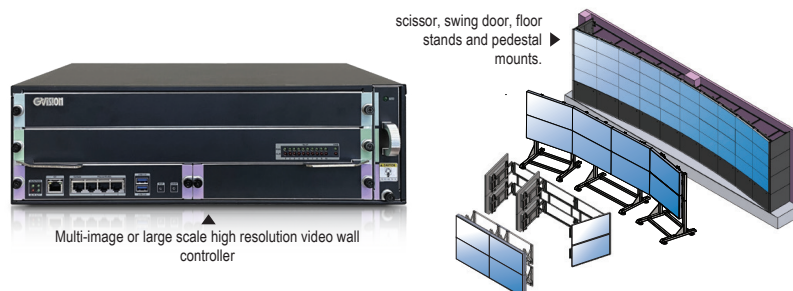

scissor, swing door, floor stands and pedestal mounts.

OPTIONAL (MOUNT & VIDEO WALL CONTROLLER)

Multi-image or large scale high resolution video wall controller