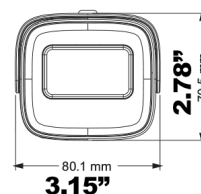

SPECIFICATIONS

Image Sensor	1/2.7" 5.0 Megapixel Progressive Scan CMOS Sensor
Signal System	PAL / NTSC
Effective Pixels	2560 x 1936
Resolution	HD-TVI & AHD: 5MP / CVI: 4MP / CVBS: 960H
Video Output	HD-TVI / AHD / CVI / CVBS (Selectable)
Frame Rate	5MP@20fps, 4MP and below@30fps
Lens	3.6 or 2.8mm Fixed Lens
Day/Night	True Day / Night by ICR
Min. Illumination	Color: 0.01 lux@F1.2, AGC ON / B/W: 0 lux (with IR ON)
IR LEDs	2 Matrix IRs
IR Distance	Up to 165'
S/N Ratio	≥52dB (AGC Off)
WDR	D-WDR
Other Features	AGC, Mirror, Sharpness, Smart IR, Image Setting, Defect Correction
Digital Noise Reduction	Digital DNR
White Balance	Auto (AWB)
Compensation	Backlight, Lens Shading, Highlight
Control over COAX (COC)	YES
Transmission Distance	Up to 1500' (Depending on cable characteristics & integrity)
Power Input	12VDC
Power Consumption (12VDC)	IR Off: 100mA / IR On: 500mA (<1W / <6W)
Weather Resistance	IP67
Operation Conditions	-22° F ~ 140° F / < 95% Humidity
Weight Net (Shipping)	22.93oz / 1.43 lb / 650g (24.00oz / 1.50 lb / 680g)
Dimensions L x W x H	8.86 x 3.15" x 2.78" (220.5 x 80.1 x 70.5mm)