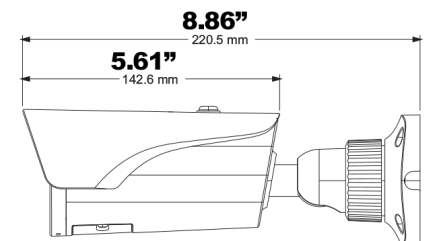

SPECIFICATIONS

Image Sensor	1/2.7" 5.0 Megapixel Progressive Scan CMOS Sensor
Signal System	PAL / NTSC
Effective Pixels	2560 x 1936
Resolution	HD-TVI & AHD: 5MP / CVI: 4MP / CVBS: 960H
Video Output	HD-TVI / AHD / CVI / CVBS (Selectable)
Frame Rate	5MP@20fps, 4MP and below@30fps
Lens	3.6 or 2.8mm Fixed Lens
Day/Night	True Day / Night by ICR
Min. Illumination	Color: 0.01 lux@F1.2, AGC ON / B/W: 0 lux (with IR ON)
IR LEDs	2 Matrix IRs
IR Distance	Up to 165'
S/N Ratio	≥52dB (AGC Off)
WDR	D-WDR
Other Features	AGC, Mirror, Sharpness, Smart IR, Image Setting, Defect Correction
Digital Noise Reduction	Digital DNR
White Balance	Auto (AWB)
Compensation	Backlight, Lens Shading, Highlight
Control over COAX (COC)	YES
Transmission Distance	Up to 1500' (Depending on cable characteristics & integrity)
Power Input	12VDC
Power Consumption (12VDC)	IR Off: 100mA / IR On: 500mA (<1W / <6W)
Weather Resistance	IP67
Operation Conditions	-22° F ~ 140° F / < 95% Humidity
Weight Net (Shipping)	22.93oz / 1.43 lb / 650g (24.00oz / 1.50 lb / 680g)
Dimensions L x W x H	8.86 x 3.15" x 2.78" (220.5 x 80.1 x 70.5mm)