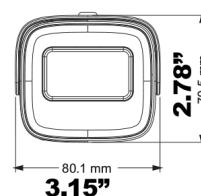

DIMENSIONS

(888) VITEK-70 | WWW.VITEKCCTV.COM
28492 Constellation Road Valencia, CA

An Eye On
Innovation