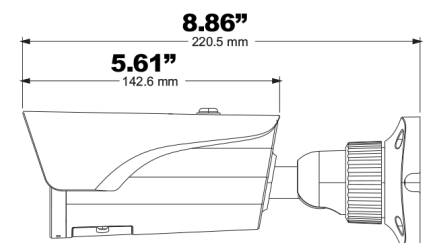

DIMENSIONS

(888) VITEK-70 | WWW.VITEKCCTV.COM
28492 Constellation Road Valencia, CA

An Eye On
Innovation