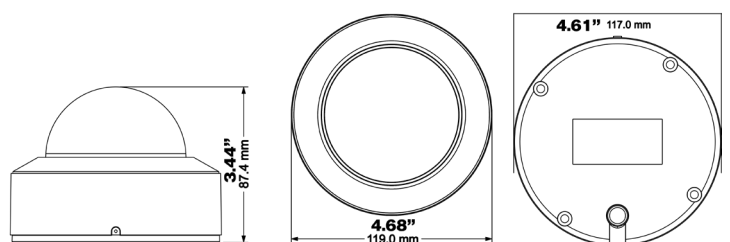

DIMENSIONS

(888) VITEK-70 | WWW.VITEKCCTV.COM
28492 Constellation Road Valencia, CA

An Eye On Innovation