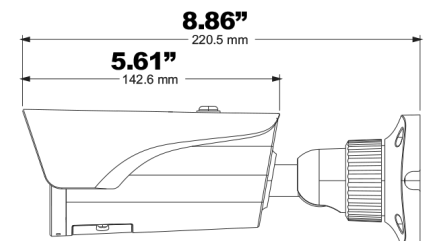

SPECIFICATIONS

Image Sensor	1/2.7" 5.0 Megapixel Progressive Scan CMOS Sensor
Signal System	PAL / NTSC
Effective Pixels	2560 x 1936
Resolution	HD-TVI & AHD: 5MP / CVI: 4MP / CVBS: 960H
Video Output	HD-TVI / AHD / CVI / CVBS (Selectable)
Frame Rate	5MP@20fps, 4MP and below@30fps
Lens	3.6 or 2.8mm Fixed Lens
Day/Night	True Day / Night by ICR
Min. Illumination	Color: 0.01 lux@F1.2, AGC ON / B/W: 0 lux (with IR ON)
IR LEDs	2 Matrix IRs
IR Distance	Up to 165'
S/N Ratio	≥52dB (AGC Off)
WDR	D-WDR
Other Features	AGC, Mirror, Sharpness, Smart IR, Image Setting, Defect Correction
Digital Noise Reduction	Digital DNR
White Balance	Auto (AWB)
Compensation	Backlight, Lens Shading, Highlight
Control over COAX (CoC)	YES
Transmission Distance	Up to 1500' (Depending on cable characteristics & integrity)
Power Input	12VDC
Power Consumption (12VDC)	IR Off: 100mA / IR On: 500mA (<1W / <6W)
Weather Resistance	IP67
Operation Conditions	-22° F ~ 140° F / < 95% Humidity
Weight Net (Shipping)	22.93oz / 1.43 lb / 650g (24.00oz / 1.50 lb / 680g)
Dimensions L x W x H	8.86 x 3.15" x 2.78" (220.5 x 80.1 x 70.5mm)