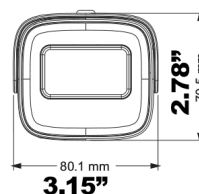

SPECIFICATIONS

Image Sensor	1/2.7" 5.0 Megapixel Progressive Scan CMOS Sensor
Signal System	PAL / NTSC
Effective Pixels	2560 x 1936
Resolution	HD-TVI & AHD: 5MP / CVI: 4MP / CVBS: 960H
Video Output	HD-TVI / AHD / CVI / CVBS (Selectable)
Frame Rate	5MP@20fps, 4MP and below@30fps
Lens	3.6 or 2.8mm Fixed Lens
Day/Night	True Day / Night by ICR
Min. Illumination	Color: 0.01 lux@F1.2, AGC ON / B/W: 0 lux (with IR ON)
IR LEDs	2 Matrix IRs
IR Distance	Up to 165'
S/N Ratio	≥52dB (AGC Off)
WDR	D-WDR
Other Features	AGC, Mirror, Sharpness, Smart IR, Image Setting, Defect Correction
Digital Noise Reduction	Digital DNR
White Balance	Auto (AWB)
Compensation	Backlight, Lens Shading, Highlight
Control over COAX (CoC)	YES
Transmission Distance	Up to 1500' (Depending on cable characteristics & integrity)
Power Input	12VDC
Power Consumption (12VDC)	IR Off: 100mA / IR On: 500mA (<1W / <6W)
Weather Resistance	IP67
Operation Conditions	-22° F ~ 140° F / < 95% Humidity
Weight Net (Shipping)	22.93oz / 1.43 lb / 650g (24.00oz / 1.50 lb / 680g)
Dimensions L x W x H	8.86 x 3.15" x 2.78" (220.5 x 80.1 x 70.5mm)