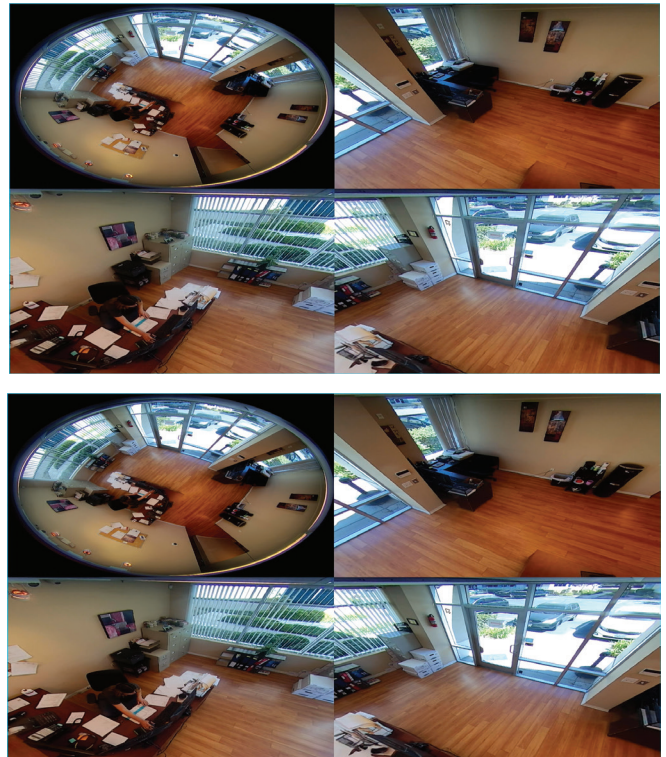

VTD-TND12FPN

Transcendent Series NDAA Compliant 12 MegaPixel
Indoor/Outdoor IP67 Compact IP Vandal 360° Fisheye Camera

KEY FEATURES

- 1/1.7" 12.0 MegaPixel CMOS Image Sensor
- Up to 30fps@3000x3000, 30fps@2160x2160
- Panoramic View: 15fps @ 4000x3000, 3840x2160
- True (120dB) Wide Dynamic Range
- 1.65mm @F2.0, horizontal field of view: 180° (Wall mounting), 360° (Ceiling mounting)
- 4 High Power Covert IR LEDs with up to 65' IR Range
- True Mechanical Day / Night function by ICR
- XD-DNR (2D-DNR & 3D-DNR) Noise Reduction
- ROI Encoding
- H.265+ / H.265 / H.264+ / H.264 / MJPEG
- Secondary Video Output (CVBS)
- Programmable Analytics: Region Intrusion, Target Counting (Human / Vehicle classification), Crowd Density, Heat Map
- Remote Viewing via VMS, Web Browse, iOS & Android Apps
- ONVIF Compliant
- MicroSD memory card slot for Local recording supporting up to 256GB
- Optional Junction Box (VT-TJB-F1), Pedestal (VT-TPDM-F), and Wall (VT-TWM-F) Mounts Available
- IP67 Ingress Protection
- Two Way Audio* (Amplified speaker required)
- 12VDC & PoE (Power over Ethernet) Operation
- 3 Year Warranty

*Research local, state and federal laws regarding the implementation of audio surveillance.

MULTIPLE VIEWS

AN ALL-IN-ONE SECURITY SOLUTION!

The VITEK Transcendent Series NDAA Compliant 12 Megapixel Panoramic Fisheye Network Camera enables complete visual coverage of a 360 degree area. Complete image may be split or de-warped into 3 separate images which can be manipulated for closer inspection by digital Pan Tilt and zoom within each divided image.