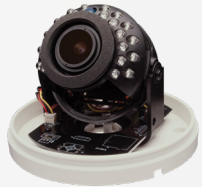

VTD-T4DIR2VD

2.0 Megapixel 4-in-1 WDR Indoor Dome Camera
with 24 IR LED Illumination [preliminary specs]

VITEKCCTV.COM
(888) VITEK-70

TRANSCENDENT

SPECIFICATIONS

Image Sensor	1/2.9" 2 Megapixel Progressive Scan CMOS Sensor
Signal System	PAL/NTSC
Effective Pixels	1920 (H) × 1080 (V) [1080P]
Resolution	2MP (20fps), 720P @ 30fps
Video Output	HD-TVI / HD-CVI / AHD / CVBS (Selectable), 1Vp-p Composite Output(75Ω/BNC), 4-in-1
Lens	2.8~12mm Varifocal
Day/Night	Auto / Color / B&W / EXT
Min. Illumination	Color: 0.01LUX , BW: 0LUX with IR ON
Shutter Speed	Auto
IR LEDs	24 IR LEDs
IR Distance	65' (20M)
Smart IR	YES
OSD Cable	YES
S/N Ratio	≥50dB (AGC Off)
WDR	Off / On
Digital Noise Reduction	XD-DNR (3D-DNR, 2D-DNR) Auto / Manual: 0~20
White Balance	Auto
Back Light Compensation	Adjustable - GLOBAL / ON: 0~7
Other Features	Mirror, Horizontal / Vertical Reverse
Brightness / Sharpness	0~100 Steps, AUTO / MANUAL: 0~20
Privacy Mask	16 Programmable Areas
Motion Detection	4 Programmable Areas
Control over COAX (COC)	YES
Transmission Distance	Up to 1500' (Depending on cable characteristics & integrity)
Power Input	Dual Voltage: 12VDC / 24VAC
Max Power	3W
Power Consumption (12VDC)	480mA (IR ON) / 160mA (IR OFF)
Power Consumption (24VAC)	240mA (IR ON) / 80mA (IR OFF)
Protection	Surge Protection
Operation Conditions	-4~140F / <90% Humidity
Weight (Net, Shipping)	9.17oz. / .57lbs. / 260g, 12.70oz. / .79lbs. / 360g
Dimensions (Dia × H)	4.4" × 3.5" (111.5cm × 90cm)

KEY FEATURES

- 1/2.9" 2.0 Megapixel Progressive Scan CMOS Sensor
- 20fps @1080p, 30fps @720p
- True Day/Night by IR Cut Filter
- HD-TVI / HD-CVI / AHD / 960H CVBS Video Output (Selectable)
- 2.8~12mm Varifocal Lens
- 24 Integrated IR LEDs with up to 65' IR Range
- XD-DNR (3D-DNR / 2D-DNR) Noise Reduction
- True Wide Dynamic Range (WDR)
- Supports CoC (Control over COAX)
- Over 1500' HD Video Transmission (Depending on cable characteristics and integrity)
- 12VDC / 24VAC Dual Voltage Operation
- 3 Year Warranty