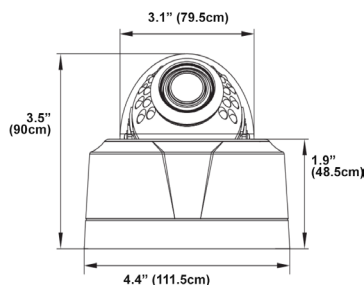

DIMENSIONS

RECORDERS

Pair with **VITEK Transcendent Series 5-in-1 Digital Video Recorders** Supporting HD-TVI / AHD / CVI / IP / 960H Cameras!

(888) VITEK-70 | WWW.VITEKCCTV.COM
28492 Constellation Road Valencia, CA 91355

An Eye On
Innovation