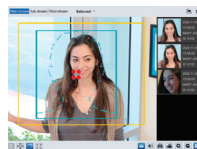

TRANSCENDENT 8 MEGAPIXEL (4K) FULL COLOR AT NIGHT + ACTIVE DETERRENCE CAMERAS: THE MOST ADVANCED ALL-IN-ONE SECURITY SOLUTION AVAILABLE!

Transcendent Series 8MP (4K) Full Color @ Night + Active Deterrence Cameras boast rich color and clear details in all light conditions, including total darkness. Combined with Active Deterrence Capabilities, these Cameras employ revolutionary multi-layer security features to audibly warn and ward off intruders or trespassers in real-time, bringing advanced perimeter protection and strengthened deterrence to nearly any security application. Onboard advanced video structure technology identifies humans, vehicles, and 2-wheeled transportation, while avoiding false alarms such as passing animals, and precipitation. These models also support Gen. IV Advanced Analytics including A.I. Powered Facial Recognition!

TRANSCENDENT GEN. IV ADVANCED ANALYTICS!

AI FACIAL RECOGNITION
Face Detection with Face Database

TARGET COUNTING
People, Vehicles, and Motor/Bicycles

AREA
Regional Entrance/Exit, Line Crossing, and more!