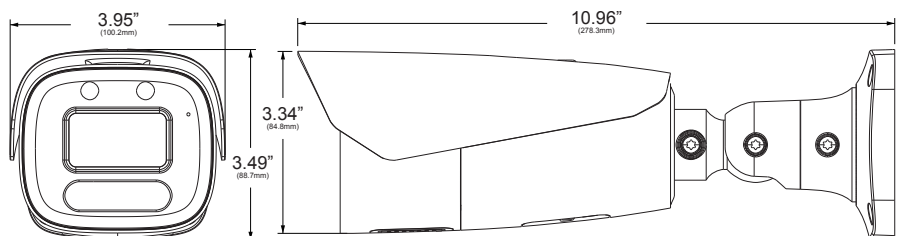

DIMENSIONS

An Eye On Innovation

www.vitekcctv.com

DETAILED SPECIFICATIONS

Image Sensor	1/1.8" 8.0 MegaPixel (4K) Progressive Scan CMOS
Image Size	8 MegaPixel (3840 × 2160)
Resolution	8MP (3840×2160), 6MP(3072×2048), 5MP(2592×1944), 4MP(2592×1520), 2K (2560×1440), 3MP (2304×1296), 1080P(1920 ×1080), 720P(1280×720), D1, VGA(640×480), CIF, 480 × 240
Frame Rate	30fps @ 8MP (4K) and Lower (50Hz: 1~25fps)
Main-Stream	8MP/6MP/5MP/4MP/2K/3MP/1080P/720P
Sub-Stream	1080P/720P/D1/VGA/CIF
Third-Stream	D1/VGA/CIF/480×240
Min. Illumination	0.006lux @ F1.4 with AGC ON, 0 lux with IR, 0 lux with LED
Lens	2.8~12mm Motorized AutoFocus Varifocal Lens
Field of View	Horizontal: 113°~46°, Vertical, 59°~26°; Diagonal: 136°~54°
Angle Adjustment	Pan: 0°~180°, Tilt:0°~90°, Rotation: 0°~180°
Electronic Shutter	1/2s ~ 1/100,000s
S/N Ratio	≥50dB
Day / Night	True Day / Night by ICR
Night Vision / Range	White Light or Matrix IR / Up to 165'
Video Compression	H.265+ / H.265 / H.264+ / H.264 / MJPEG [Triple Streaming]
Audio Compression	G.711A / G.711U
Audio	1Ch. Audio Input, 1Ch. Audio Output + Built-in Speaker + Built-in Microphone*
Alarm	1Ch. Alarm Input, 1Ch. Alarm Output
CVBS Video Out	Yes (BNC × 1)
Bit Rate / Type	64 Kbps ~ 12 Mbps / VBR, CBR
Wide Dynamic Range	120dB Super WDR
Other Features	Highlight Compensation, Backlight Compensation, DeFog, Hardware Reset
Digital Noise Reduction	XD-DNR (3D-DNR & 2D-DNR)
Image Setting	ROI, Saturation, Brightness, Hue, Contrast, Wide Dynamic, Range Sharpness, Image Flip, Image Mirror, Noise Reduction) (Adjustable through client software or web browser)
Advanced Analytics	Intrusion Detection, Line Crossing, Target Counting [All by Human / Motor Vehicle Classification], Face Detection, Scene Change, Video Blur, Abnormal Color Detection, Heat Map
Smart Alarm	Motion Detection, Sensor Alarm, SD Card Error, SD Card Full, IP Address Conflict, Cable Connection
Region of Interest (ROI)	Each ROI to be Configured Separately
Sound / Light Warning	Flashing White Lights (Red and Blue) + Speaker with User-Defined Warning Voice Import
DORI (W)	Detect: 249' (76m), Observe: 102' (31m), Recognize: 49' (15m), Identify: 26' (8m)
DORI (T)	Detect: 614' (187m), Observe: 246' (75m), Recognize: 121' (37m), Identify: 62' (19m)
Local Storage	Built-in MicroSD Card Slot (up to 256GB)
Remote Viewing	VMS / Web Browser / Mobile (iOS/Android)