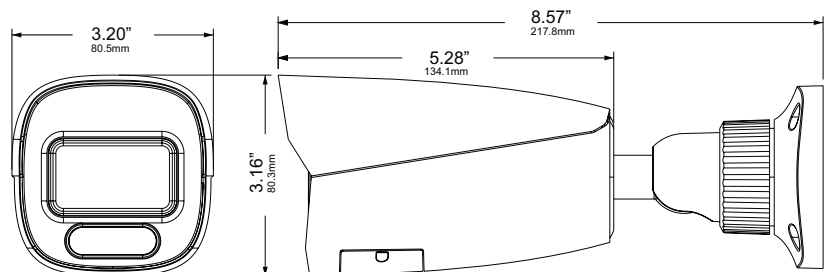

DIMENSIONS

An Eye On Innovation

www.vitekcctv.com

DETAILED SPECIFICATIONS

Image Sensor	1/1.8" 8.0 MegaPixel (4K) Progressive Scan CMOS
Image Size	8 MegaPixel (3840 × 2160)
Resolution	8MP (3840×2160), 6MP(3072×2048), 5MP(2592×1944), 4MP(2592×1520), 2K (2560×1440), 3MP (2304×1296), 1080P(1920 ×1080), 720P(1280×720), D1, VGA(640×480), CIF, 480 × 240
Frame Rate	30fps @ 8MP (4K) and Lower (50Hz: 1~25fps)
Main-Stream	8MP/6MP/5MP/4MP/2K/3MP/1080P/720P
Sub-Stream	1080P/720P/D1/VGA/CIF
Third-Stream	D1/VGA/CIF/480×240
Min. Illumination	0.008lux @ F1.6 with AGC ON, 0 lux with IR, 0 lux with LED
Lens	2.8mm Fixed Iris Lens @ F1.6
Field of View	Horizontal: 109°, Vertical: 57°, Diagonal: 132°
Angle Adjustment	Pan: 0°~180°, Tilt:0°~90°, Rotation: 0°~180°
Electronic Shutter	1/2s ~ 1/100,000s
S/N Ratio	≥50dB
Day / Night	True Day / Night by ICR
Night Vision / Range	White Light or Matrix IR / Up to 130'
Video Compression	H.265+ / H.265 / H.264+ / H.264 / MJPEG [Triple Streaming]
Audio Compression	G.711A / G.711U
Audio	1Ch. Audio Input, 1Ch. Audio Output + Built-in Speaker + Built-in Microphone*
Alarm	1Ch. Alarm Input, 1Ch. Alarm Output
CVBS Video Out	No
Bit Rate / Type	64 Kbps ~ 12 Mbps / VBR, CBR
Wide Dynamic Range	120dB Super WDR
Other Features	Highlight Compensation, Backlight Compensation, DeFog, Hardware Reset
Digital Noise Reduction	XD-DNR (3D-DNR & 2D-DNR)
Image Setting	ROI, Saturation, Brightness, Hue, Contrast, Wide Dynamic, Range Sharpness, Image Flip, Image Mirror, Noise Reduction) (Adjustable through client software or web browser)
Advanced Analytics	Intrusion Detection, Line Crossing, Target Counting [All by Human / Motor Vehicle Classification], Face Detection, Scene Change, Video Blur, Abnormal Color Detection, Heat Map
Smart Alarm	Motion Detection, Sensor Alarm, SD Card Error, SD Card Full, IP Address Conflict, Cable Connection
Region of Interest (ROI)	Each ROI to be Configured Separately
Sound / Light Warning	Flashing White Lights (Red and Blue) + Speaker with User-Defined Warning Voice Import
DORI	Detect: 262' (80m), Observe: 105' (32m), Recognize: 52' (16m), Identify: 26' (8m)
Local Storage	Built-in MicroSD Card Slot (up to 256GB)
Remote Viewing	VMS / Web Browser / Mobile (iOS/Android)