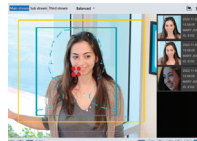

*Please research local, state and federal laws regarding the implementation of audio surveillance.

FLASHING SIREN-STYLE LIGHTS + CUSTOM

MORE THAN A CAMERA!

Featuring Matrix IR Night Vision + law enforcement style red and blue flashes (white light) with a high-decibel alarm or pre-recorded voice commands emitted from a built-in speaker.

TRANSCENDENT 8 MEGAPIXEL (4K) FULL COLOR AT NIGHT + ACTIVE DETERRENCE CAMERAS: THE MOST ADVANCED ALL-IN-ONE SECURITY SOLUTION AVAILABLE!

Transcendent Series 8MP (4K) Full Color @ Night + Active Deterrence Cameras boast rich color and clear details in all light conditions, including total darkness. Combined with Active Deterrence Capabilities, these Cameras employ revolutionary multi-layer security features to audibly warn and ward off intruders or trespassers in real-time, bringing advanced perimeter protection and strengthened deterrence to nearly any security application. Onboard advanced video structure technology identifies humans, vehicles, and 2-wheeled transportation, while avoiding false alarms such as passing animals, and precipitation. These models also support Gen. IV Advanced Analytics including A.I. Powered Facial Recognition!

TRANSCENDENT GEN. IV ADVANCED ANALYTICS!

AI FACIAL RECOGNITION
Face Detection with Face Database

TARGET COUNTING
People, Vehicles, and Motor/Bicycles

AREA
Regional Entrance/Exit, Line Crossing, and more!