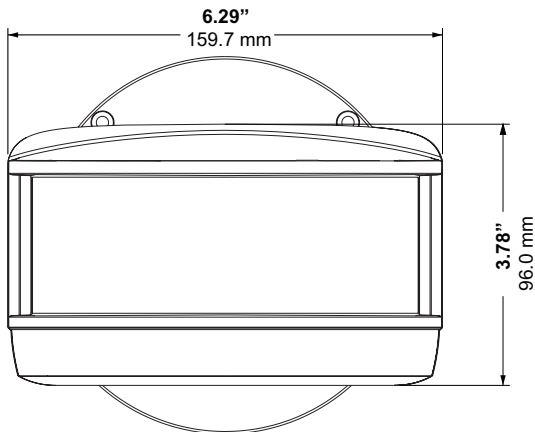

DIMENSIONS

Pair with one of several VITEK Transcendent Series Network or Digital Recorders offering a Myriad of Advanced Analytic Functions and Applications. See www.vitekccctv.com for More!

Firmware and Features may be upgraded periodically – Please contact your VITEK Representative for complete information on updates and downloads.