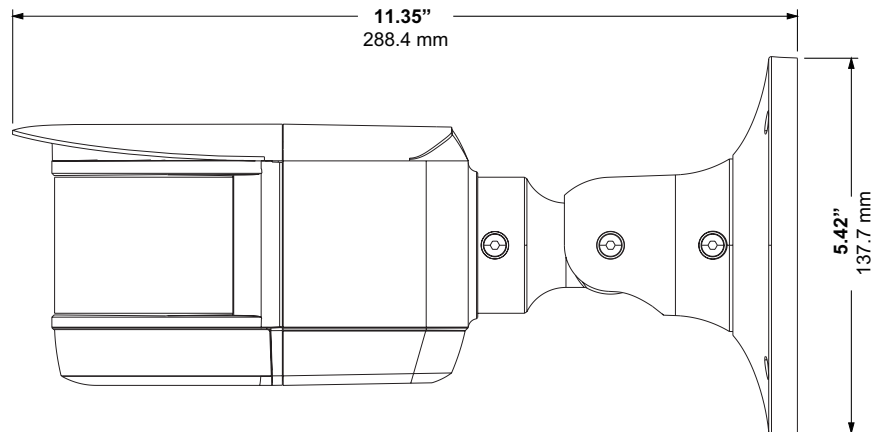

DIMENSIONS

Pair with one of several VITEK Transcendent Series Network or Digital Recorders offering a Myriad of Advanced Analytic Functions and Applications. See www.vitekccctv.com for More!

Firmware and Features may be upgraded periodically – Please contact your VITEK Representative for complete information on updates and downloads.