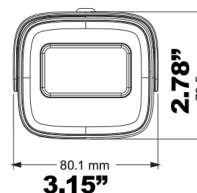

(888) VITEK-70 | WWW.VITEKCCTV.COM
28492 Constellation Road Valencia, CA

SPECIFICATIONS

Image Sensor	1/2.7" 5.0 Megapixel Progressive Scan CMOS Sensor
Signal System	PAL / NTSC
Effective Pixels	2560 x 1936
Resolution	HD-TVI & AHD: 5MP / CVI: 4MP / CVBS: 960H
Video Output	HD-TVI / AHD / CVI / CVBS (Selectable)
Frame Rate	5MP@20fps, 4MP@30fps
Lens	2.8~12mm Motorized Varifocal Lens
Day/Night	True Day / Night by ICR
Min. Illumination	Color: 0.01 lux@F1.2, AGC ON / B/W: 0 lux (with IR ON)
IR LEDs	2 Matrix IRs
IR Distance	Up to 165'
S/N Ratio	≥52dB (AGC Off)
WDR	D-WDR
Other Features	AGC, Mirror, Sharpness, Smart IR, Image Setting, Defect Correction
Digital Noise Reduction	Digital DNR
White Balance	Auto (AWB)
Compensation	Backlight, Lens Shading, Highlight
Control over COAX (COC)	YES
Transmission Distance	Up to 1500' (Depending on cable characteristics & integrity)
Power Input	12VDC
Power Consumption (12VDC)	IR Off: 100mA / IR On: 500mA (<1W / <6W)
Weather Resistance	IP67
Operation Conditions	-22° F ~ 140° F / < 95% Humidity
Weight Net (Shipping)	24.00oz / 1.50 lbs. / 680g (29.63 / 1.85lb / 840g)
Dimensions L x W x H	8.68 x 3.15" x 2.78" (220.5 x 80.1 x 70.5mm)