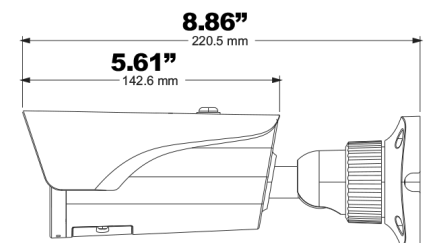

(888) VITEK-70 | WWW.VITEKCCTV.COM
28492 Constellation Road Valencia, CA

SPECIFICATIONS

Image Sensor	1/2.7" 5.0 Megapixel Progressive Scan CMOS Sensor
Signal System	PAL / NTSC
Effective Pixels	2560 x 1936
Resolution	HD-TVI & AHD: 5MP / CVI: 4MP / CVBS: 960H
Video Output	HD-TVI / AHD / CVI / CVBS (Selectable)
Frame Rate	5MP@20fps, 4MP@30fps
Lens	2.8~12mm Motorized Varifocal Lens
Day/Night	True Day / Night by ICR
Min. Illumination	Color: 0.01 lux@F1.2, AGC ON / B/W: 0 lux (with IR ON)
IR LEDs	2 Matrix IRs
IR Distance	Up to 165'
S/N Ratio	≥52dB (AGC Off)
WDR	D-WDR
Other Features	AGC, Mirror, Sharpness, Smart IR, Image Setting, Defect Correction
Digital Noise Reduction	Digital DNR
White Balance	Auto (AWB)
Compensation	Backlight, Lens Shading, Highlight
Control over COAX (COC)	YES
Transmission Distance	Up to 1500' (Depending on cable characteristics & integrity)
Power Input	12VDC
Power Consumption (12VDC)	IR Off: 100mA / IR On: 500mA (<1W / <6W)
Weather Resistance	IP67
Operation Conditions	-22° F ~ 140° F / < 95% Humidity
Weight Net (Shipping)	24.00oz / 1.50 lbs. / 680g (29.63 / 1.85lb / 840g)
Dimensions L x W x H	8.68 x 3.15" x 2.78" (220.5 x 80.1 x 70.5mm)

DIMENSIONS

An Eye On
Innovation