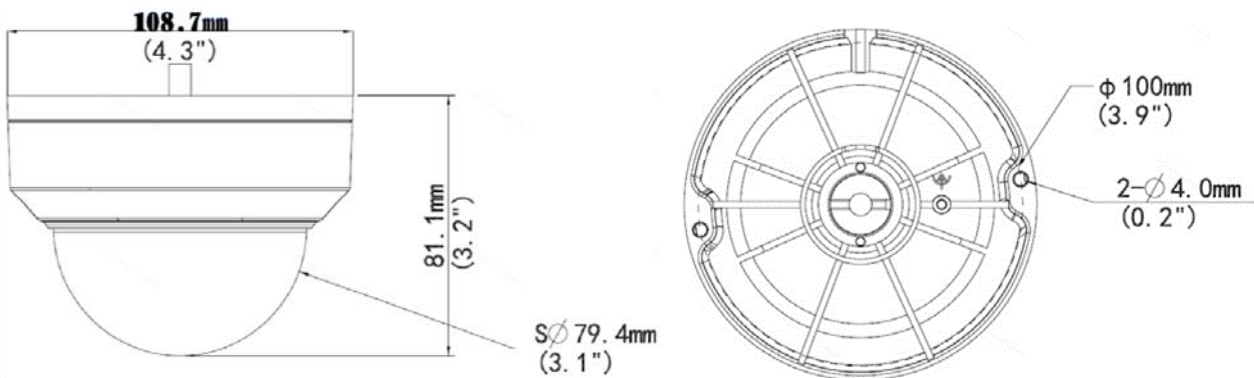

Compatible Integration	ONVIF (Profile S), API
Client	UA Station UA View
Web Browser	Plug-in required live view: IE9+, Chrome 41 and below, Firefox 52 and below
	Plug-in free live view: Chrome 57.0+, Firefox 58.0+, Edge 16+, Safari 11+
Interface	
Network	1 RJ45 100M Base-TX Ethernet
Certifications	
Certifications	CE/ FCC
General	
Power	DC 12V±25%, PoE (IEEE 802.3af)
	Power consumption: Max 4W
Dimensions (Ø x H)	Ø108.7 x 81.1 mm (Ø 4.3" x 3.2")
Net Weight	0.45kg (0.99lb)
Material	Metal + Plastic
Working Environment	-30°C ~ 60°C (-22°F ~ 140°F), Humidity: ≤95% RH (non-condensing)
Storage Environment	-30°C ~ 60°C (-22°F ~ 140°F), Humidity: ≤95% RH (non-condensing)
Surge Protection	2KV
Ingress Protection	IP67
Vandal Resistant	IK10

Dimensions