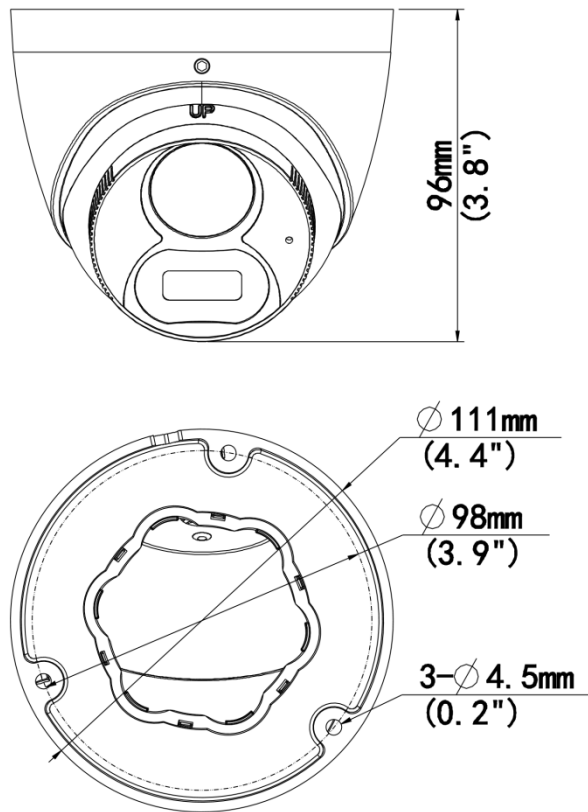

Operating Environment	
Temperature	-30 °C to 60 °C (-22 °F to 140 °F)
Humidity	≤ 95% RH (non-condensing)
Surge Protection	4 KV for power, 4 KV for video output interfaces
Ingress Protection	IP67
General	
Power	DC 12 V ± 25%
Power Consumption	MAX 3.28W
Mount	Wall Mount, Pole Mount, Corner Mount, Pendant Mount
Dimensions	Φ111mm*96mm (diameter*height)
Material	Metal + Plastic
Weight	356g(0.79lb)

Dimensions