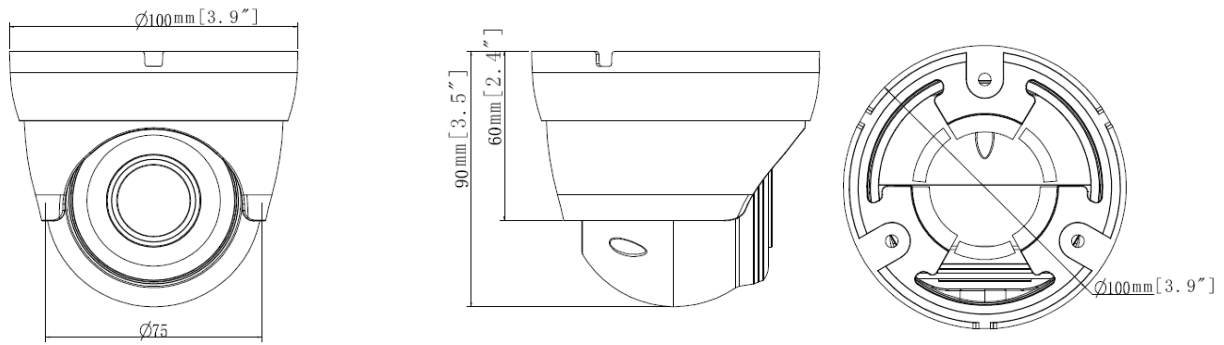

White Balance		ATW
Flip/Mirror		Flip/Rotate/Mirror
Image Setting		Exposure Mode, AGC, Day&Night Mode, Image Mode, AWB, Bright, Contrast, Saturation, Sharpness, NR (2D Noise Reduction), Flip, Mirror, Rotate, DWDR, Reset
Language		English / Spanish / French / Japanese
<b>Mechanical</b>		
Camera Angle Adjustment	Pan	0° ~ 360°
	Tilt	0° ~ 80°
	Rotate	0° ~ 360°
Connectors	Power	DC jack
	Video Output	1 channel BNC
	Audio	1 in (built-in microphone) * The built-in microphone is only activated in TVI video output.
<b>General</b>		
Operating Conditions		-30 ~ 55°C (-22°F ~ 131°F)/less than ≤ 95% RH
Storage Conditions		-30 ~ 60°C (-22°F ~ 140°F)/less than ≤ 95% RH
Power Source		12V DC, 1A
Power Consumption		IR OFF ≤ 0.5W, IR ON ≤ 3.5W
Color/Material		Metal
Dimension (L × W × H)		∅ 100 x 90 mm (∅ 3.9" x 3.5")
Weight		410 g (0.90lb)
Ingress Protection		IP66
Regulatory		FCC, RoHS compliant

### Dimensions