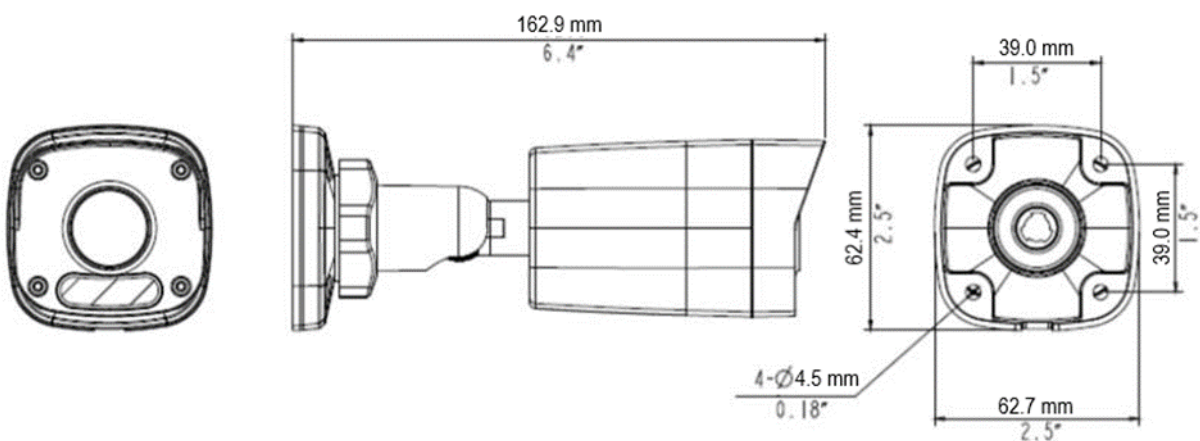

Network	
Protocols	IPv4, IGMP, ICMP, ARP, TCP, UDP, DHCP, RTP, RTSP, RTCP, DNS, DDNS, NTP, FTP, UPnP, HTTP, HTTPS, SMTP, SSL, QoS
Compatible Integration	ONVIF (Profile S), API
Client	UA Station UA View
Web Browser	Plug-in required live view: IE9+, Chrome 41 and below, Firefox 52 and below
	Plug-in free live view: Chrome 57.0+, Firefox 58.0+, Edge 16+, Safari 11+
Interface	
Network	10/100M Base-TX Ethernet
Certifications	
Certifications	CE/ FCC
General	
Power	DC 12V±25%, PoE (IEEE 802.3af)
	Power consumption: Max 5W
Dimensions (L × W × H)	162.9 × 62.4 × 62.7 mm (6.4" × 2.5" × 2.5")
Net Weight	0.37kg (0.81lb)
Material	Metal
Working Environment	-30°C ~ 60°C (-22°F ~ 140°F), Humidity: ≤95% RH (non-condensing)
Storage Environment	-30°C ~ 60°C (-22°F ~ 140°F), Humidity: ≤95% RH (non-condensing)
Surge Protection	2KV
Ingress Protection	IP67
Reset Button	Supported

Dimensions