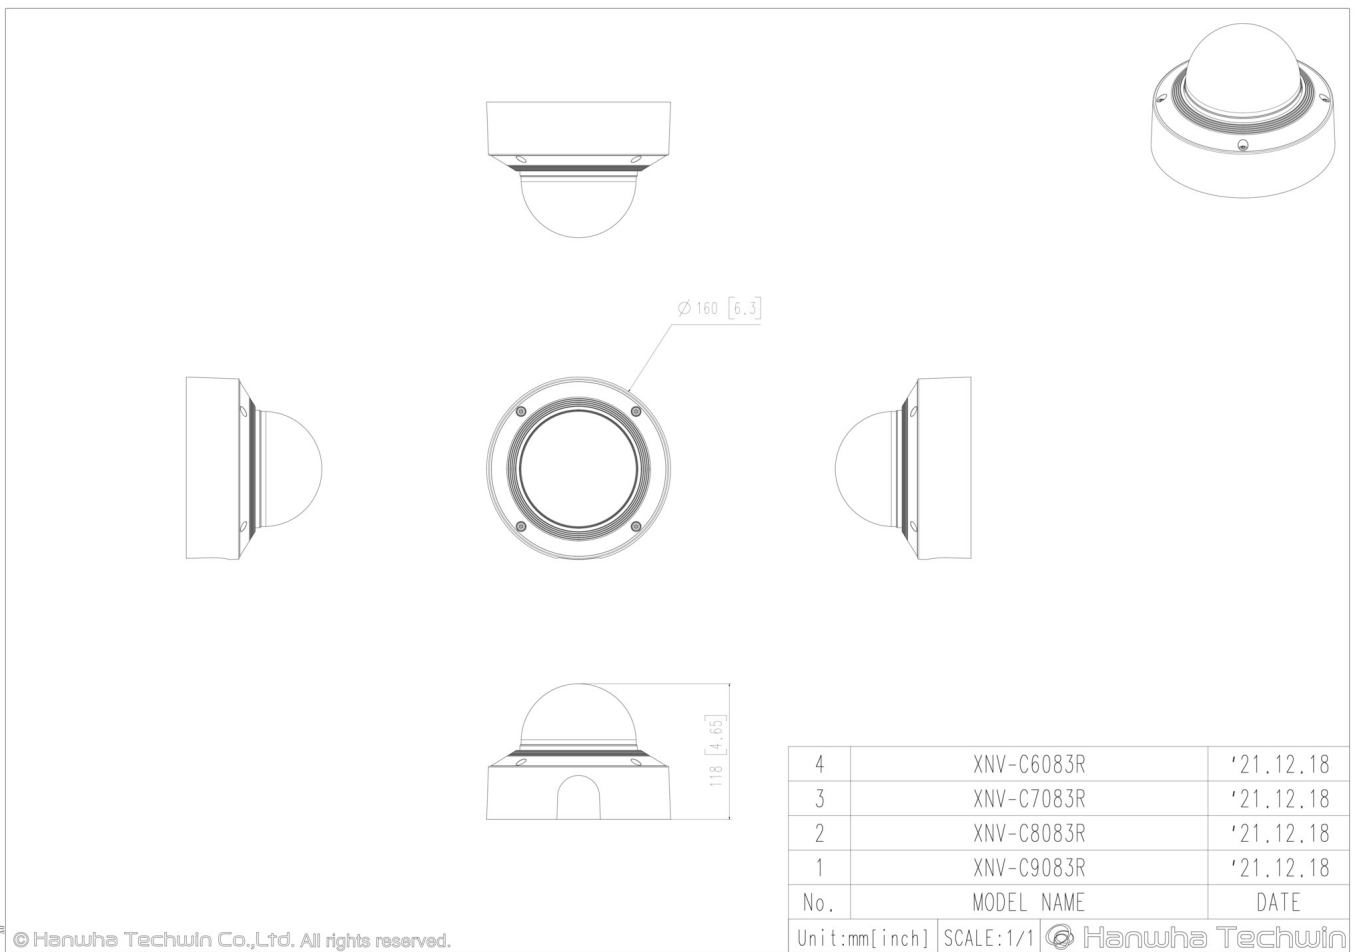

SPB-VAN88W

Smoked Dome Cover

Key Features

- Material: Cover- Aluminum, Dome bubble - Polycarbonate(PC)
- Dimensions : Ø160x118mm(Ø6.30"x4.65")
- Weight : 400g(0.88lb)
- Color : White

SPB-VAN88W

Smoked Dome Cover

Specifications

Mechanical	
Color	White
Material	Aluminum
RAL code	RAL9003
Product dimensions / weight	ø160x118mm / 400g
Supported products	XNV-C6083R, XNV-C7083R, XNV-C8083R, XNV-C9083R ※ For further compatible models, please visit our website or use Toolbox

SPB-VAN88W

SPB-VAN88W

Smoked Dome Cover

CAD

Unit: mm [inch]

© Hanwha Techwin Co., Ltd. All rights reserved.

Unit: mm [inch] SCALE: 1/1 © Hanwha Techwin