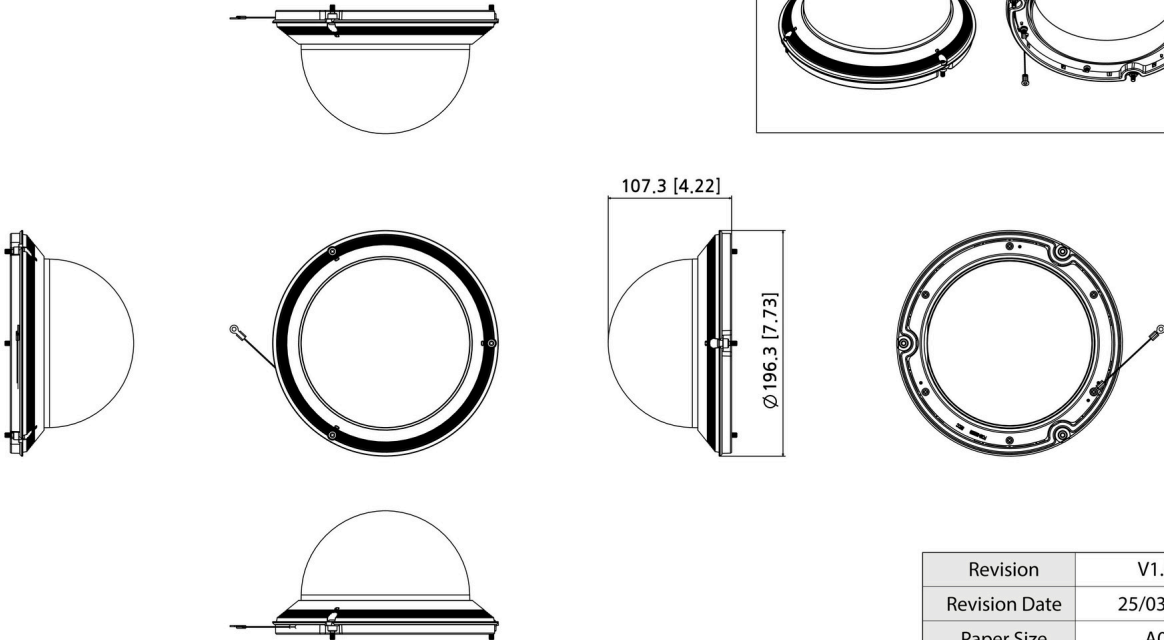

SPB-PTZ82W

Smoked Dome Cover

Key Features

- Color : Cover Glass (Transparent smoked)
- Material : Polycarbonate (PC)
- Product dimensions / weight : Ø196.3x107.3mm(Ø7.73x4.22") / 310g(0.68lb)

Compatible Devices

QNP-6320H

QNP-6250H

SPB-PTZ82W

Smoked Dome Cover

Specifications

Mechanical

Color	Transparent smoked
Material	PC(Polycarbonate)
Product dimensions / weight	Ø196.3x107.3mm(Ø7.73x4.22") / 310g(0.68lb)
Supported products	QNP-6320H, QNP-6250H ※ For further compatible models, please visit our website or use Toolbox

SPB-PTZ82W

Smoked Dome Cover

CAD

Unit: mm [inch]

SPB-PTZ82W Smoked Dome Cover

Reference image

Revision	V1.0
Revision Date	25/03/21
Paper Size	A0
Unit	mm [inch]
Scale	1:1

©Hanwha Vision Co., Ltd. All right reserved.