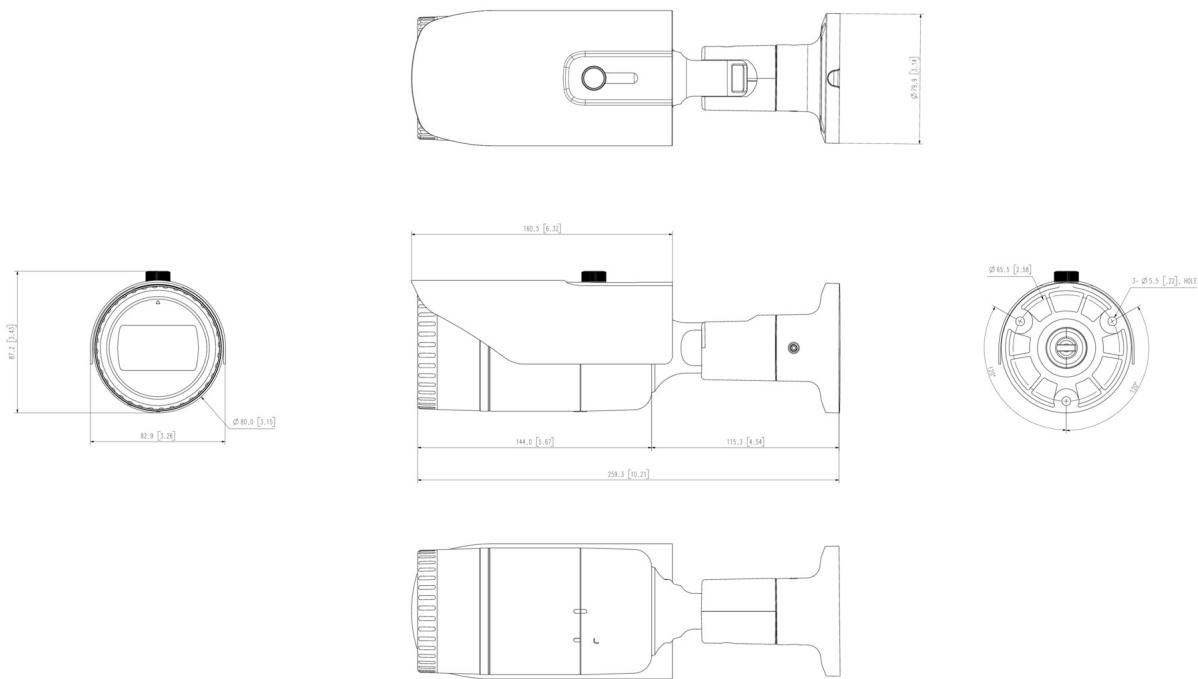

Mechanical

Color	Dark grey
Material	Aluminum
Product Dimensions	Ø78x259.8mm(3.07x10.23")
Product Weight	887g(1.95 lb)

Certifications & Standards

Environment	IEC 60529 IP66, IEC 62262 IK10
-------------	--------------------------------

SCO-6085R

2MP Analog IR Bullet Camera

CAD

Unit: mm [inch]

Appearance SCO-6085R, SCO-6085RVP, SUO-6085R
UNIT : mm[inch]