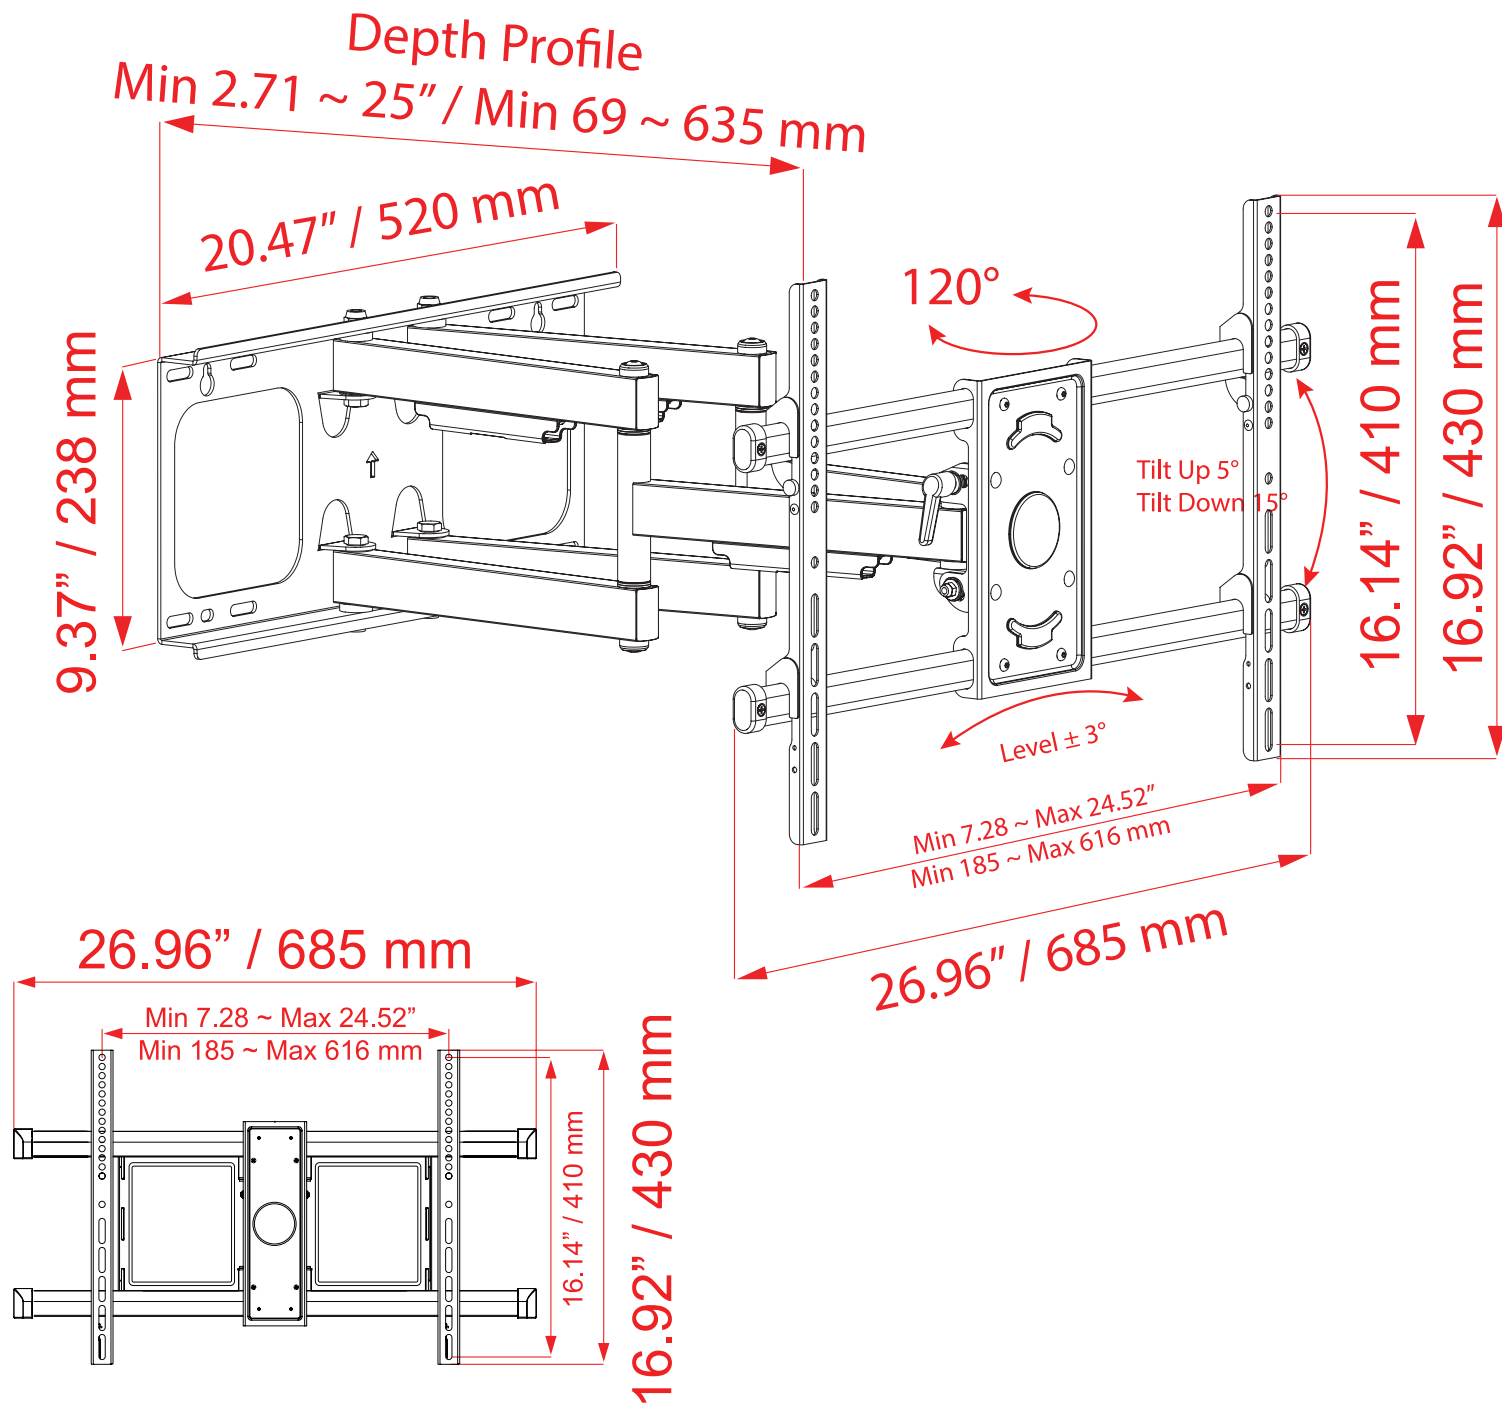

VZ-AM03

WALL MOUNT

DIMENSION

Contact ViewZ

- Address : 1030 N ARMANDO ST., ANAHEIM, CA 92806
- Phone : (714) 996-1177, Fax : (714) 996-1138
- Sales : sales@viewzusa.com