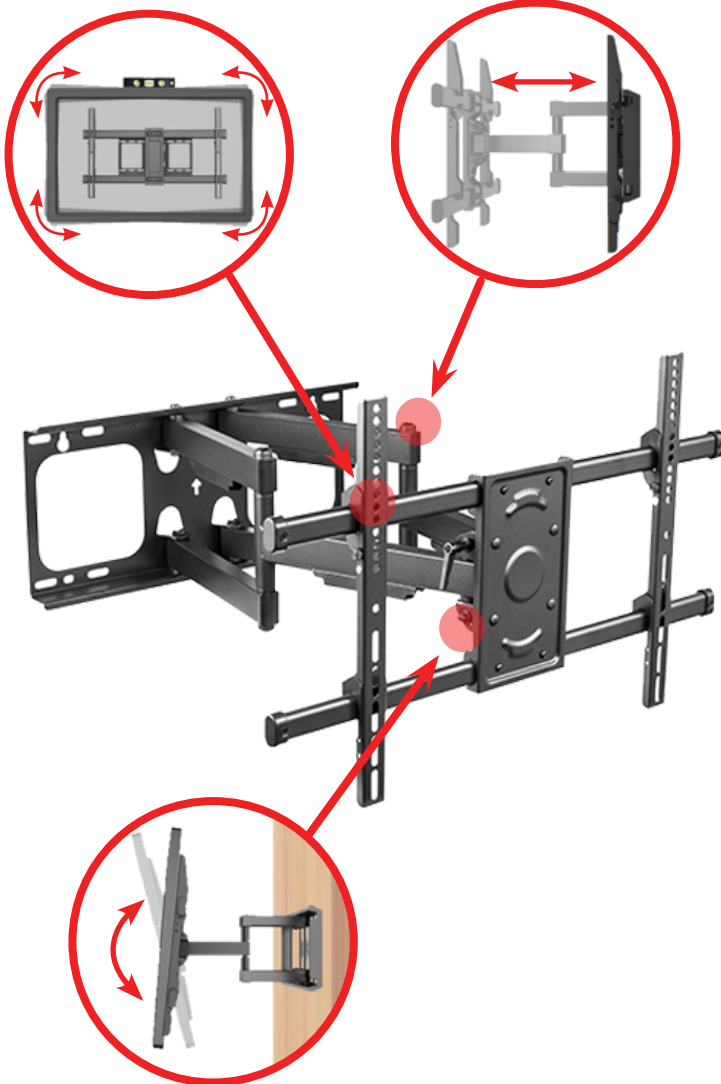

VZ-AM03

WALL MOUNT

±3° Level Adjustment

2.7" ~ 25.0" Depth Adjustment

+5° ~ -15° Tilt Adjustment

ADVANTAGES

- Mounting head for 43" to 65" CCTV & Video Wall Monitors
- Load Capacity is 143.3 lbs / 65 kg
- 5° Tilt Up and 15° Tilt Down Adjustment along with ±60° Swivel & ±3° Level Adjustment that Perfect Viewing Angle
- Swiveling Arm(s): offer(s) maximum viewing flexibility (makes every seat the best seat)
- Leveling adjustments: allow monitor to be perfectly positioned after hanging
- Mounting Range - Min. 200x200 and Max. 600x400

DESIGNED SPECIFICALLY FOR

VZ-43CMP	VZ-49UHD	VZ-55UHD
VZ-65UHD	VZ-49UNBS	VZ-55UNBS
VZ-55SNB	VZ-55SHB	VZ-55ENB
VZ-55EHB	VZ-PVM-I5W3N	VZ-PVM-I5B3N

DISPLAY 43-65"	143 lbs 65 kg	COATED SURFACE	CABLE MANAGEMENT	PROFILE DEPTH 2.7-50"
±60° SWIVEL	-5-15° VER.TILT	±3° LEVEL	VESA MIN 200x200	VESA MAX 600x400

MODEL #	VZ-AM03
INTERFACE	
Total Weight Capacity	143.3 lbs / 65 kg
Net Weight / Gross Weight	20.17 lbs (9.15 kg) / 21.62 lbs (9.81 kg)
Display Range	43" ~ 65"
Width	26.96" / 685 mm
Height	16.92" (430.0 mm)
Depth (Profile)	2.71" ~ 25.0" / 69.0 ~ 635.0 mm
Panning Capability (Swivel)	± 60 °
Level Adjustment	± 3°
Tilt Capability	Up +5° ~ Down - 15°
Mounting Patterns Type	Universal, VESA
Mounting Patterns	200x200, 400x200, 300x300, 400x400, 600x400
Package	Mounting H/W (1pc), User Manual (1pc),