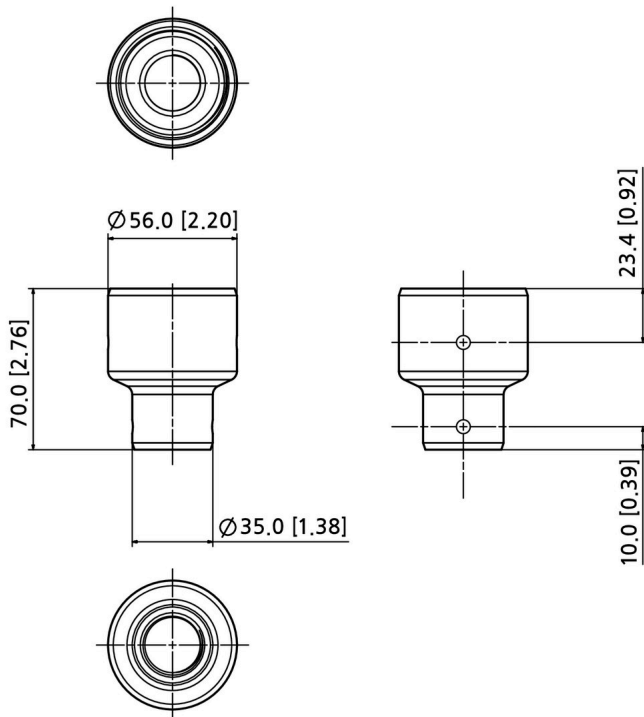

SBP-C35H

Pipe Converter

Key Features

- Color: White
- Material: Aluminum
- Converting 3/4" Female PF to 1.5" Female PF
- Product dimensions / Weight: $\varnothing 56 \times 70 \text{mm}$ ($\varnothing 2.20 \times 2.76''$) / 115g (0.25lb)

SBP-315HMW

SBP-156HMW

SBP-C35H

Pipe Converter

Specifications

Mechanical	
Color	White
Material	Aluminum
RAL code	RAL9003
Product dimensions / weight	ø56x70mm(ø2.20x2.76") / 115g(0.25lb)
Supported products	SBP-099HMW, SBP-120HMW, SBP-140HMW ※ For further compatible models, please visit our website or use Toolbox

SBP-C35H

Pipe Converter

CAD

Unit: mm [inch]

SBP-C35H Pipe Converter

Reference image

Revision	V1.0
Revision Date	24/10/24
Paper Size	A2
Unit	mm [inch]
Scale	1:1

©Hanwha Vision Co., Ltd. All right reserved.