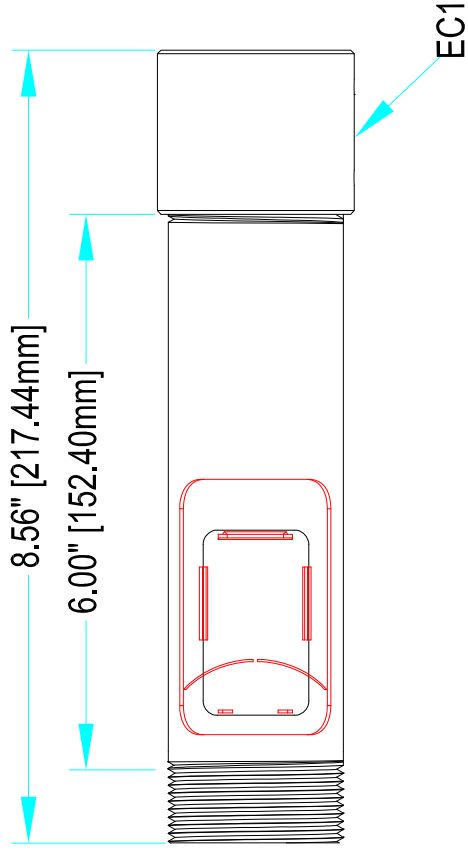

Maximum load rating: 200 lbs

1 1/2 -11.5 NPSM

1 1/2 -11.5 NPSC

$\varnothing 2.13" [\varnothing 54.00mm]$

$\varnothing 1.89" [\varnothing 48.00mm]$

L

PRODUCT ORDER NUMBER: SBP-302CM-06

Scale=1:1

TITLE: SBP-302CM-06

SIZE DWG.NO. SBP-302CM-06