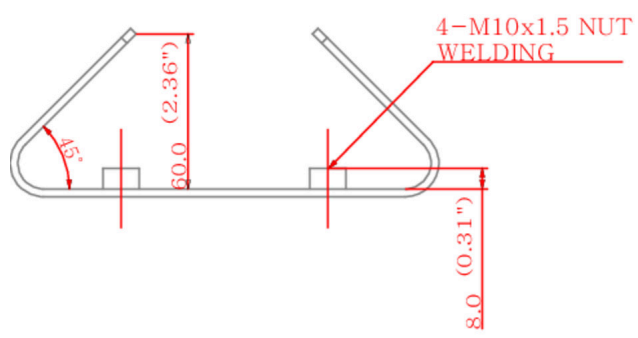

## Specifications

### Mechanical

Color	Silver
Material	Stainless(SUS316L)
Product dimensions / weight	166x183x65mm / 1,300g
Supported products	SBP-300WMS ※ For further compatible models, please visit our website or use Toolbox

# SBP-300PMS

Pole Mount

**CAD**

Unit: mm [inch]

Unit : mm (inch)