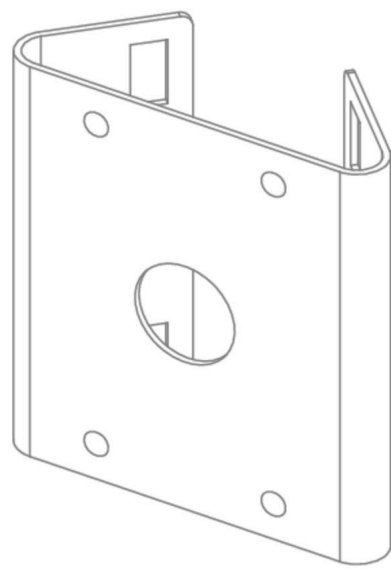

Unit : mm (inch)