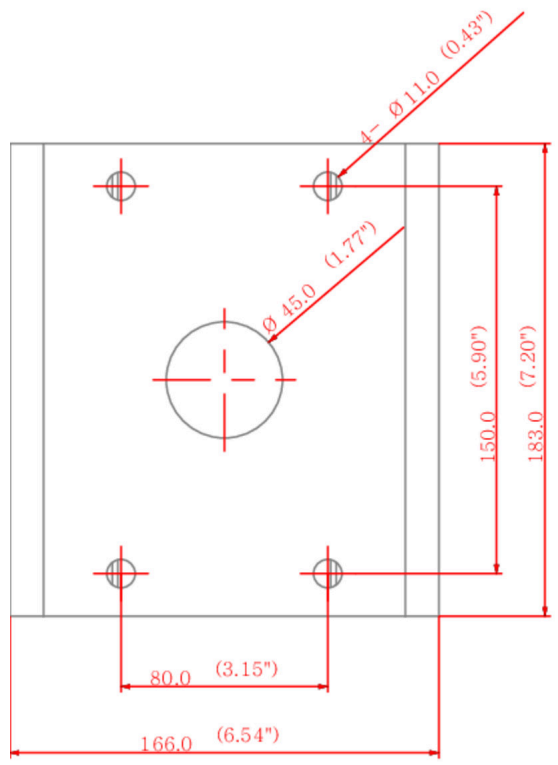

## Specifications

### Mechanical

Color	Silver
Material	Stainless(SUS316L)
Product dimensions / weight	166x183x65mm / 1,300g
Supported products	SBP-300WMS ※ For further compatible models, please visit our website or use Toolbox

# SBP-300PMS

Pole Mount

**CAD**

Unit: mm [inch]

Unit : mm (inch)