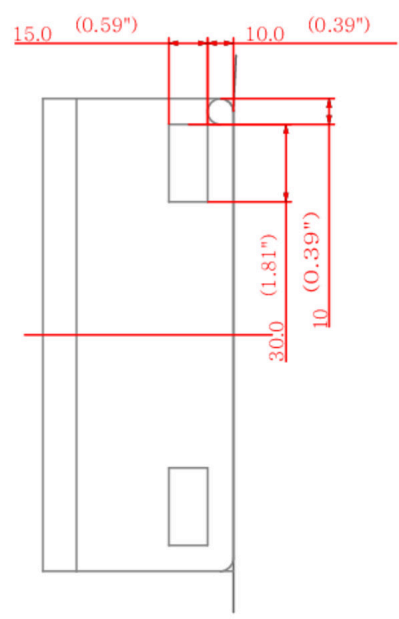

## Specifications

### Mechanical

Color	Silver
Material	Stainless(SUS316L)
Product dimensions / weight	166x183x65mm / 1,300g
Supported products	SBP-300WMS ※ For further compatible models, please visit our website or use Toolbox

# SBP-300PMS

Pole Mount

**CAD**

Unit: mm [inch]

Unit : mm (inch)