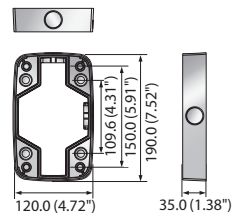

PTZ Mounts

					
	Wall Mount	Wall Mount	Ceiling Mount	Parapet Mount	Wall Mount Base
	SBP-300WM1	SBP-300WM	SBP-300CM	SBP-300LM	SBP-300B
Materials	Aluminum + SECC	Aluminum + SECC	Aluminum + SECC	Aluminum + SECC	Aluminum + SECC
Dimensions (WxHxD)	112.0 x 183.0 x 207.5mm (4.41" x 7.2" x 8.17")	112.0 x 183.0 x 276.5mm (4.41" x 7.2" x 10.89")	Ø130.0 x 305.5mm (Ø5.12" x 12.03")	297.0 x 897.0 x 668.0mm (11.69" x 35.31" x 26.3")	120.0 x 190.9 x 35.0mm (4.72" x 7.52" x 1.38")
Pipe Thread	1 1/2" PF	1 1/2" PF	1 1/2" PF	1 1/2" PF	N/A
Weight	850g (1.87 lb)	850g (1.87 lb)	700g (1.54 lb)	3.5Kg (7.72 lb)	700g (1.54 lb)
Color	Ivory	Ivory	Ivory	Ivory	Ivory
Applicable Model	SNP-6320RH/6320H/6321H/ 6230RH/6201H/6200RH/ 6200H/L6233RH/L6233H/ 5430H/5321H/5320H/ 5300H/L5233H/ 3371TH/3371H/3120VH SCP-3430H/3371H/3250H/ 3120VH/2430H/2373H/ 2371H/2370RH/2273H/ 2271H/2251H/2250H SBP-300B/300PM/300KM/ 300HM1/301HM2/301HM3/ 301HM4/300HM5/300HM6/ 300HM7/300HM8	SNP-6320RH/6320H/6321H/ 6230RH/6201H/6200RH/ 6200H/L6233RH/L6233H/ 5430H/5321H/5320H/ 5300H/L5233H/ 3371TH/3371H/3120VH SCP-3430H/3371H/3250H/ 3120VH/2430H/2373H/ 2371H/2370RH/2273H/ 2271H/2251H/2250H SBP-300B/300PM/300KM/ 300HM1/301HM2/301HM3/ 301HM4/300HM5/300HM6/ 300HM7/300HM8	SNP-6320RH/6320H/6321H/ 6230RH/6201H/6200RH/ 6200H/L6233RH/L6233H/ 5430H/5321H/5320H/ 5300H/L5233H/ 3371TH/3371H/3120VH SCP-3430H/3371H/3250H/ 3120VH/2430H/2373H/ 2371H/2370RH/2273H/ 2271H/2251H/2250H SBP-300HM1/301HM2/301HM3/ 301HM4/300HM5/300HM6/ 300HM7/300HM8	SNP-6320RH/6320H/6321H/ 6230RH/6201H/6200RH/ 6200H/L6233RH/L6233H/ 5430H/5321H/5320H/ 5300H/L5233H/ 3371TH/3371H/3120VH SCP-3430H/3371H/3250H/ 3120VH/2430H/2373H/ 2371H/2370RH/2273H/ 2271H/2251H/2250H SBP-300B/300PM/300KM/ 300HM1/301HM2/301HM3/ 301HM4/300HM5/300HM6/ 300HM7/300HM8	SBP-300PM/300KM

* The latest product information / specification can be found at <http://security.hanwhatechwin.com>

Dimensions

Unit : mm (inch)

SBP-300WM1

SBP-300WM

SBP-300CM

SBP-300LM

SBP-300B