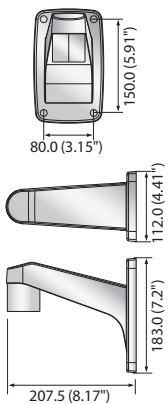

PTZ Mounts

					
	Wall Mount	Wall Mount	Ceiling Mount	Parapet Mount	Wall Mount Base
	SBP-300WM1	SBP-300WM	SBP-300CM	SBP-300LM	SBP-300B
Materials	Aluminum + SECC	Aluminum + SECC	Aluminum + SECC	Aluminum + SECC	Aluminum + SECC
Dimensions (WxHxD)	112.0 x 183.0 x 207.5mm (4.41" x 7.2" x 8.17")	112.0 x 183.0 x 276.5mm (4.41" x 7.2" x 10.89")	Ø130.0 x 305.5mm (Ø5.12" x 12.03")	297.0 x 897.0 x 668.0mm (11.69" x 35.31" x 26.3")	120.0 x 190.9 x 35.0mm (4.72" x 7.52" x 1.38")
Pipe Thread	1 1/2" PF	1 1/2" PF	1 1/2" PF	1 1/2" PF	N/A
Weight	850g (1.87 lb)	850g (1.87 lb)	700g (1.54 lb)	3.5Kg (7.72 lb)	700g (1.54 lb)
Color	Ivory	Ivory	Ivory	Ivory	Ivory
Applicable Model	SNP-6320RH/6320H/6321H/ 6230RH/6201H/6200RH/ 6200H/L6233RH/L6233H/ 5430H/5321H/5320H/ 5300H/L5233H/ 3371TH/3371H/3120VH SCP-3430H/3371H/3250H/ 3120VH/2430H/2373H/ 2371H/2370RH/2273H/ 2271H/2251H/2250H SBP-300B/300PM/300KM/ 300HM1/301HM2/301HM3/ 301HM4/300HM5/300HM6/ 300HM7/300HM8	SNP-6320RH/6320H/6321H/ 6230RH/6201H/6200RH/ 6200H/L6233RH/L6233H/ 5430H/5321H/5320H/ 5300H/L5233H/ 3371TH/3371H/3120VH SCP-3430H/3371H/3250H/ 3120VH/2430H/2373H/ 2371H/2370RH/2273H/ 2271H/2251H/2250H SBP-300B/300PM/300KM/ 300HM1/301HM2/301HM3/ 301HM4/300HM5/300HM6/ 300HM7/300HM8	SNP-6320RH/6320H/6321H/ 6230RH/6201H/6200RH/ 6200H/L6233RH/L6233H/ 5430H/5321H/5320H/ 5300H/L5233H/ 3371TH/3371H/3120VH SCP-3430H/3371H/3250H/ 3120VH/2430H/2373H/ 2371H/2370RH/2273H/ 2271H/2251H/2250H SBP-300HM1/301HM2/301HM3/ 301HM4/300HM5/300HM6/ 300HM7/300HM8	SNP-6320RH/6320H/6321H/ 6230RH/6201H/6200RH/ 6200H/L6233RH/L6233H/ 5430H/5321H/5320H/ 5300H/L5233H/ 3371TH/3371H/3120VH SCP-3430H/3371H/3250H/ 3120VH/2430H/2373H/ 2371H/2370RH/2273H/ 2271H/2251H/2250H SBP-300B/300PM/300KM/ 300HM1/301HM2/301HM3/ 301HM4/300HM5/300HM6/ 300HM7/300HM8	SBP-300PM/300KM

* The latest product information / specification can be found at <http://security.hanwhatechwin.com>

Dimensions

Unit : mm (inch)

SBP-300WM1

SBP-300WM

SBP-300CM

SBP-300LM

SBP-300B