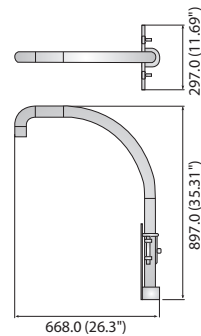

PTZ Mounts

					
	Wall Mount	Wall Mount	Ceiling Mount	Parapet Mount	Wall Mount Base
	SBP-300WM1	SBP-300WM	SBP-300CM	SBP-300LM	SBP-300B
Materials	Aluminum + SECC	Aluminum + SECC	Aluminum + SECC	Aluminum + SECC	Aluminum + SECC
Dimensions (WxHxD)	112.0 x 183.0 x 207.5mm (4.41" x 7.2" x 8.17")	112.0 x 183.0 x 276.5mm (4.41" x 7.2" x 10.89")	Ø130.0 x 305.5mm (Ø5.12" x 12.03")	297.0 x 897.0 x 668.0mm (11.69" x 35.31" x 26.3")	120.0 x 190.9 x 35.0mm (4.72" x 7.52" x 1.38")
Pipe Thread	1 1/2" PF	1 1/2" PF	1 1/2" PF	1 1/2" PF	N/A
Weight	850g (1.87 lb)	850g (1.87 lb)	700g (1.54 lb)	3.5Kg (7.72 lb)	700g (1.54 lb)
Color	Ivory	Ivory	Ivory	Ivory	Ivory
Applicable Model	SNP-6320RH/6320H/6321H/ 6230RH/6201H/6200RH/ 6200H/L6233RH/L6233H/ 5430H/5321H/5320H/ 5300H/L5233H/ 3371TH/3371H/3120VH SCP-3430H/3371H/3250H/ 3120VH/2430H/2373H/ 2371H/2370RH/2273H/ 2271H/2251H/2250H SBP-300B/300PM/300KM/ 300HM1/301HM2/301HM3/ 301HM4/300HM5/300HM6/ 300HM7/300HM8	SNP-6320RH/6320H/6321H/ 6230RH/6201H/6200RH/ 6200H/L6233RH/L6233H/ 5430H/5321H/5320H/ 5300H/L5233H/ 3371TH/3371H/3120VH SCP-3430H/3371H/3250H/ 3120VH/2430H/2373H/ 2371H/2370RH/2273H/ 2271H/2251H/2250H SBP-300B/300PM/300KM/ 300HM1/301HM2/301HM3/ 301HM4/300HM5/300HM6/ 300HM7/300HM8	SNP-6320RH/6320H/6321H/ 6230RH/6201H/6200RH/ 6200H/L6233RH/L6233H/ 5430H/5321H/5320H/ 5300H/L5233H/ 3371TH/3371H/3120VH SCP-3430H/3371H/3250H/ 3120VH/2430H/2373H/ 2371H/2370RH/2273H/ 2271H/2251H/2250H SBP-300HM1/301HM2/301HM3/ 301HM4/300HM5/300HM6/ 300HM7/300HM8	SNP-6320RH/6320H/6321H/ 6230RH/6201H/6200RH/ 6200H/L6233RH/L6233H/ 5430H/5321H/5320H/ 5300H/L5233H/ 3371TH/3371H/3120VH SCP-3430H/3371H/3250H/ 3120VH/2430H/2373H/ 2371H/2370RH/2273H/ 2271H/2251H/2250H SBP-300B/300PM/300KM/ 300HM1/301HM2/301HM3/ 301HM4/300HM5/300HM6/ 300HM7/300HM8	SBP-300PM/300KM

* The latest product information / specification can be found at <http://security.hanwhatechwin.com>

Dimensions

Unit : mm (inch)

SBP-300WM1

SBP-300WM

SBP-300CM

SBP-300LM

SBP-300B