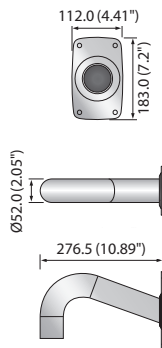

PTZ Mounts

					
	Wall Mount	Wall Mount	Ceiling Mount	Parapet Mount	Wall Mount Base
	SBP-300WM1	SBP-300WM	SBP-300CM	SBP-300LM	SBP-300B
Materials	Aluminum + SECC	Aluminum + SECC	Aluminum + SECC	Aluminum + SECC	Aluminum + SECC
Dimensions (WxHxD)	112.0 x 183.0 x 207.5mm (4.41" x 7.2" x 8.17")	112.0 x 183.0 x 276.5mm (4.41" x 7.2" x 10.89")	Ø130.0 x 305.5mm (Ø5.12" x 12.03")	297.0 x 897.0 x 668.0mm (11.69" x 35.31" x 26.3")	120.0 x 190.9 x 35.0mm (4.72" x 7.52" x 1.38")
Pipe Thread	1 1/2" PF	1 1/2" PF	1 1/2" PF	1 1/2" PF	N/A
Weight	850g (1.87 lb)	850g (1.87 lb)	700g (1.54 lb)	3.5Kg (7.72 lb)	700g (1.54 lb)
Color	Ivory	Ivory	Ivory	Ivory	Ivory
Applicable Model	SNP-6320RH/6320H/6321H/ 6230RH/6201H/6200RH/ 6200H/L6233RH/L6233H/ 5430H/5321H/5320H/ 5300H/L5233H/ 3371TH/3371H/3120VH SCP-3430H/3371H/3250H/ 3120VH/2430H/2373H/ 2371H/2370RH/2273H/ 2271H/2251H/2250H SBP-300B/300PM/300KM/ 300HM1/301HM2/301HM3/ 301HM4/300HM5/300HM6/ 300HM7/300HM8	SNP-6320RH/6320H/6321H/ 6230RH/6201H/6200RH/ 6200H/L6233RH/L6233H/ 5430H/5321H/5320H/ 5300H/L5233H/ 3371TH/3371H/3120VH SCP-3430H/3371H/3250H/ 3120VH/2430H/2373H/ 2371H/2370RH/2273H/ 2271H/2251H/2250H SBP-300B/300PM/300KM/ 300HM1/301HM2/301HM3/ 301HM4/300HM5/300HM6/ 300HM7/300HM8	SNP-6320RH/6320H/6321H/ 6230RH/6201H/6200RH/ 6200H/L6233RH/L6233H/ 5430H/5321H/5320H/ 5300H/L5233H/ 3371TH/3371H/3120VH SCP-3430H/3371H/3250H/ 3120VH/2430H/2373H/ 2371H/2370RH/2273H/ 2271H/2251H/2250H SBP-300HM1/301HM2/301HM3/ 301HM4/300HM5/300HM6/ 300HM7/300HM8	SNP-6320RH/6320H/6321H/ 6230RH/6201H/6200RH/ 6200H/L6233RH/L6233H/ 5430H/5321H/5320H/ 5300H/L5233H/ 3371TH/3371H/3120VH SCP-3430H/3371H/3250H/ 3120VH/2430H/2373H/ 2371H/2370RH/2273H/ 2271H/2251H/2250H SBP-300B/300PM/300KM/ 300HM1/301HM2/301HM3/ 301HM4/300HM5/300HM6/ 300HM7/300HM8	SBP-300PM/300KM

* The latest product information / specification can be found at <http://security.hanwhatechwin.com>

Dimensions

Unit : mm (inch)

SBP-300WM1

SBP-300WM

SBP-300CM

SBP-300LM

SBP-300B