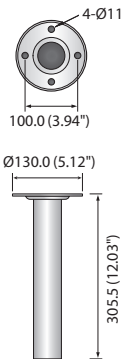

PTZ Mounts

					
	Wall Mount	Wall Mount	Ceiling Mount	Parapet Mount	Wall Mount Base
	SBP-300WM1	SBP-300WM	SBP-300CM	SBP-300LM	SBP-300B
Materials	Aluminum + SECC	Aluminum + SECC	Aluminum + SECC	Aluminum + SECC	Aluminum + SECC
Dimensions (WxHxD)	112.0 x 183.0 x 207.5mm (4.41" x 7.2" x 8.17")	112.0 x 183.0 x 276.5mm (4.41" x 7.2" x 10.89")	Ø130.0 x 305.5mm (Ø5.12" x 12.03")	297.0 x 897.0 x 668.0mm (11.69" x 35.31" x 26.3")	120.0 x 190.9 x 35.0mm (4.72" x 7.52" x 1.38")
Pipe Thread	1 1/2" PF	1 1/2" PF	1 1/2" PF	1 1/2" PF	N/A
Weight	850g (1.87 lb)	850g (1.87 lb)	700g (1.54 lb)	3.5Kg (7.72 lb)	700g (1.54 lb)
Color	Ivory	Ivory	Ivory	Ivory	Ivory
Applicable Model	SNP-6320RH/6320H/6321H/ 6230RH/6201H/6200RH/ 6200H/L6233RH/L6233H/ 5430H/5321H/5320H/ 5300H/L5233H/ 3371TH/3371H/3120VH SCP-3430H/3371H/3250H/ 3120VH/2430H/2373H/ 2371H/2370RH/2273H/ 2271H/2251H/2250H SBP-300B/300PM/300KM/ 300HM1/301HM2/301HM3/ 301HM4/300HM5/300HM6/ 300HM7/300HM8	SNP-6320RH/6320H/6321H/ 6230RH/6201H/6200RH/ 6200H/L6233RH/L6233H/ 5430H/5321H/5320H/ 5300H/L5233H/ 3371TH/3371H/3120VH SCP-3430H/3371H/3250H/ 3120VH/2430H/2373H/ 2371H/2370RH/2273H/ 2271H/2251H/2250H SBP-300B/300PM/300KM/ 300HM1/301HM2/301HM3/ 301HM4/300HM5/300HM6/ 300HM7/300HM8	SNP-6320RH/6320H/6321H/ 6230RH/6201H/6200RH/ 6200H/L6233RH/L6233H/ 5430H/5321H/5320H/ 5300H/L5233H/ 3371TH/3371H/3120VH SCP-3430H/3371H/3250H/ 3120VH/2430H/2373H/ 2371H/2370RH/2273H/ 2271H/2251H/2250H SBP-300HM1/301HM2/301HM3/ 301HM4/300HM5/300HM6/ 300HM7/300HM8	SNP-6320RH/6320H/6321H/ 6230RH/6201H/6200RH/ 6200H/L6233RH/L6233H/ 5430H/5321H/5320H/ 5300H/L5233H/ 3371TH/3371H/3120VH SCP-3430H/3371H/3250H/ 3120VH/2430H/2373H/ 2371H/2370RH/2273H/ 2271H/2251H/2250H SBP-300B/300PM/300KM/ 300HM1/301HM2/301HM3/ 301HM4/300HM5/300HM6/ 300HM7/300HM8	SBP-300PM/300KM

* The latest product information / specification can be found at <http://security.hanwhatechwin.com>

Dimensions

Unit : mm (inch)

SBP-300WM1

SBP-300WM

SBP-300CM

SBP-300LM

SBP-300B