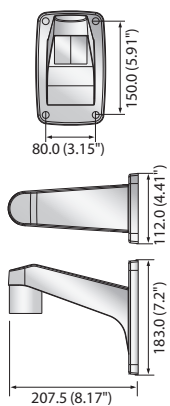

PTZ Mounts

					
	SBP-300WM1	SBP-300WM	SBP-300CM	SBP-300LM	SBP-300B
Materials	Aluminum + SECC	Aluminum + SECC	Aluminum + SECC	Aluminum + SECC	Aluminum + SECC
Dimensions (WxHxD)	112.0 x 183.0 x 207.5mm (4.41" x 7.2" x 8.17")	112.0 x 183.0 x 276.5mm (4.41" x 7.2" x 10.89")	Ø130.0 x 305.5mm (Ø5.12" x 12.03")	297.0 x 897.0 x 668.0mm (11.69" x 35.31" x 26.3")	120.0 x 190.9 x 35.0mm (4.72" x 7.52" x 1.38")
Pipe Thread	1 1/2" PF	1 1/2" PF	1 1/2" PF	1 1/2" PF	N/A
Weight	850g (1.87 lb)	850g (1.87 lb)	700g (1.54 lb)	3.5Kg (7.72 lb)	700g (1.54 lb)
Color	Ivory	Ivory	Ivory	Ivory	Ivory
Applicable Model	SNP-6320RH/6320H/6321H/ 6230RH/6201H/6200RH/ 6200H/L6233RH/L6233H/ 5430H/5321H/5320H/ 5300H/L5233H/ 3371TH/3371H/3120VH SCP-3430H/3371H/3250H/ 3120VH/2430H/2373H/ 2371H/2370RH/2273H/ 2271H/2251H/2250H SBP-300B/300PM/300KM/ 300HM1/301HM2/301HM3/ 301HM4/300HM5/300HM6/ 300HM7/300HM8	SNP-6320RH/6320H/6321H/ 6230RH/6201H/6200RH/ 6200H/L6233RH/L6233H/ 5430H/5321H/5320H/ 5300H/L5233H/ 3371TH/3371H/3120VH SCP-3430H/3371H/3250H/ 3120VH/2430H/2373H/ 2371H/2370RH/2273H/ 2271H/2251H/2250H SBP-300B/300PM/300KM/ 300HM1/301HM2/301HM3/ 301HM4/300HM5/300HM6/ 300HM7/300HM8	SNP-6320RH/6320H/6321H/ 6230RH/6201H/6200RH/ 6200H/L6233RH/L6233H/ 5430H/5321H/5320H/ 5300H/L5233H/ 3371TH/3371H/3120VH SCP-3430H/3371H/3250H/ 3120VH/2430H/2373H/ 2371H/2370RH/2273H/ 2271H/2251H/2250H SBP-300HM1/301HM2/301HM3/ 301HM4/300HM5/300HM6/ 300HM7/300HM8	SNP-6320RH/6320H/6321H/ 6230RH/6201H/6200RH/ 6200H/L6233RH/L6233H/ 5430H/5321H/5320H/ 5300H/L5233H/ 3371TH/3371H/3120VH SCP-3430H/3371H/3250H/ 3120VH/2430H/2373H/ 2371H/2370RH/2273H/ 2271H/2251H/2250H SBP-300B/300PM/300KM/ 300HM1/301HM2/301HM3/ 301HM4/300HM5/300HM6/ 300HM7/300HM8	SBP-300PM/300KM

* The latest product information / specification can be found at <http://security.hanwhatechwin.com>

Dimensions

Unit : mm (inch)

SBP-300WM1

SBP-300WM

SBP-300CM

SBP-300LM

SBP-300B