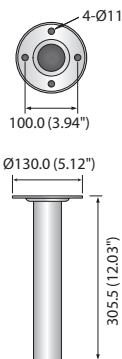

PTZ Mounts

					
	SBP-300WM1	SBP-300WM	SBP-300CM	SBP-300LM	SBP-300B
Materials	Aluminum + SECC	Aluminum + SECC	Aluminum + SECC	Aluminum + SECC	Aluminum + SECC
Dimensions (WxHxD)	112.0 x 183.0 x 207.5mm (4.41" x 7.2" x 8.17")	112.0 x 183.0 x 276.5mm (4.41" x 7.2" x 10.89")	Ø130.0 x 305.5mm (Ø5.12" x 12.03")	297.0 x 897.0 x 668.0mm (11.69" x 35.31" x 26.3")	120.0 x 190.9 x 35.0mm (4.72" x 7.52" x 1.38")
Pipe Thread	1 1/2" PF	1 1/2" PF	1 1/2" PF	1 1/2" PF	N/A
Weight	850g (1.87 lb)	850g (1.87 lb)	700g (1.54 lb)	3.5Kg (7.72 lb)	700g (1.54 lb)
Color	Ivory	Ivory	Ivory	Ivory	Ivory
Applicable Model	SNP-6320RH/6320H/6321H/ 6230RH/6201H/6200RH/ 6200H/L6233RH/L6233H/ 5430H/5321H/5320H/ 5300H/L5233H/ 3371TH/3371H/3120VH SCP-3430H/3371H/3250H/ 3120VH/2430H/2373H/ 2371H/2370RH/2273H/ 2271H/2251H/2250H SBP-300B/300PM/300KM/ 300HM1/301HM2/301HM3/ 301HM4/300HM5/300HM6/ 300HM7/300HM8	SNP-6320RH/6320H/6321H/ 6230RH/6201H/6200RH/ 6200H/L6233RH/L6233H/ 5430H/5321H/5320H/ 5300H/L5233H/ 3371TH/3371H/3120VH SCP-3430H/3371H/3250H/ 3120VH/2430H/2373H/ 2371H/2370RH/2273H/ 2271H/2251H/2250H SBP-300B/300PM/300KM/ 300HM1/301HM2/301HM3/ 301HM4/300HM5/300HM6/ 300HM7/300HM8	SNP-6320RH/6320H/6321H/ 6230RH/6201H/6200RH/ 6200H/L6233RH/L6233H/ 5430H/5321H/5320H/ 5300H/L5233H/ 3371TH/3371H/3120VH SCP-3430H/3371H/3250H/ 3120VH/2430H/2373H/ 2371H/2370RH/2273H/ 2271H/2251H/2250H SBP-300HM1/301HM2/301HM3/ 301HM4/300HM5/300HM6/ 300HM7/300HM8	SNP-6320RH/6320H/6321H/ 6230RH/6201H/6200RH/ 6200H/L6233RH/L6233H/ 5430H/5321H/5320H/ 5300H/L5233H/ 3371TH/3371H/3120VH SCP-3430H/3371H/3250H/ 3120VH/2430H/2373H/ 2371H/2370RH/2273H/ 2271H/2251H/2250H SBP-300B/300PM/300KM/ 300HM1/301HM2/301HM3/ 301HM4/300HM5/300HM6/ 300HM7/300HM8	SBP-300PM/300KM

* The latest product information / specification can be found at <http://security.hanwhatechwin.com>

Dimensions

Unit : mm (inch)

SBP-300WM1

SBP-300WM

SBP-300CM

SBP-300LM

SBP-300B