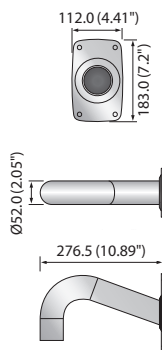

PTZ Mounts

					
	SBP-300WM1	SBP-300WM	SBP-300CM	SBP-300LM	SBP-300B
Materials	Aluminum + SECC	Aluminum + SECC	Aluminum + SECC	Aluminum + SECC	Aluminum + SECC
Dimensions (WxHxD)	112.0 x 183.0 x 207.5mm (4.41" x 7.2" x 8.17")	112.0 x 183.0 x 276.5mm (4.41" x 7.2" x 10.89")	Ø130.0 x 305.5mm (Ø5.12" x 12.03")	297.0 x 897.0 x 668.0mm (11.69" x 35.31" x 26.3")	120.0 x 190.9 x 35.0mm (4.72" x 7.52" x 1.38")
Pipe Thread	1 1/2" PF	1 1/2" PF	1 1/2" PF	1 1/2" PF	N/A
Weight	850g (1.87 lb)	850g (1.87 lb)	700g (1.54 lb)	3.5Kg (7.72 lb)	700g (1.54 lb)
Color	Ivory	Ivory	Ivory	Ivory	Ivory
Applicable Model	SNP-6320RH/6320H/6321H/ 6230RH/6201H/6200RH/ 6200H/L6233RH/L6233H/ 5430H/5321H/5320H/ 5300H/L5233H/ 3371TH/3371H/3120VH SCP-3430H/3371H/3250H/ 3120VH/2430H/2373H/ 2371H/2370RH/2273H/ 2271H/2251H/2250H SBP-300B/300PM/300KM/ 300HM1/301HM2/301HM3/ 301HM4/300HM5/300HM6/ 300HM7/300HM8	SNP-6320RH/6320H/6321H/ 6230RH/6201H/6200RH/ 6200H/L6233RH/L6233H/ 5430H/5321H/5320H/ 5300H/L5233H/ 3371TH/3371H/3120VH SCP-3430H/3371H/3250H/ 3120VH/2430H/2373H/ 2371H/2370RH/2273H/ 2271H/2251H/2250H SBP-300B/300PM/300KM/ 300HM1/301HM2/301HM3/ 301HM4/300HM5/300HM6/ 300HM7/300HM8	SNP-6320RH/6320H/6321H/ 6230RH/6201H/6200RH/ 6200H/L6233RH/L6233H/ 5430H/5321H/5320H/ 5300H/L5233H/ 3371TH/3371H/3120VH SCP-3430H/3371H/3250H/ 3120VH/2430H/2373H/ 2371H/2370RH/2273H/ 2271H/2251H/2250H SBP-300HM1/301HM2/301HM3/ 301HM4/300HM5/300HM6/ 300HM7/300HM8	SNP-6320RH/6320H/6321H/ 6230RH/6201H/6200RH/ 6200H/L6233RH/L6233H/ 5430H/5321H/5320H/ 5300H/L5233H/ 3371TH/3371H/3120VH SCP-3430H/3371H/3250H/ 3120VH/2430H/2373H/ 2371H/2370RH/2273H/ 2271H/2251H/2250H SBP-300B/300PM/300KM/ 300HM1/301HM2/301HM3/ 301HM4/300HM5/300HM6/ 300HM7/300HM8	SBP-300PM/300KM

* The latest product information / specification can be found at <http://security.hanwhatechwin.com>

Dimensions

Unit : mm (inch)

SBP-300WM1

SBP-300WM

SBP-300CM

SBP-300LM

SBP-300B