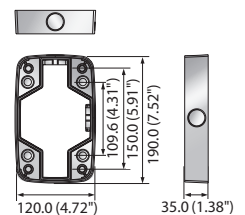

PTZ Mounts

					
	SBP-300WM1	SBP-300WM	SBP-300CM	SBP-300LM	SBP-300B
Materials	Aluminum + SECC	Aluminum + SECC	Aluminum + SECC	Aluminum + SECC	Aluminum + SECC
Dimensions (WxHxD)	112.0 x 183.0 x 207.5mm (4.41" x 7.2" x 8.17")	112.0 x 183.0 x 276.5mm (4.41" x 7.2" x 10.89")	Ø130.0 x 305.5mm (Ø5.12" x 12.03")	297.0 x 897.0 x 668.0mm (11.69" x 35.31" x 26.3")	120.0 x 190.9 x 35.0mm (4.72" x 7.52" x 1.38")
Pipe Thread	1 1/2" PF	1 1/2" PF	1 1/2" PF	1 1/2" PF	N/A
Weight	850g (1.87 lb)	850g (1.87 lb)	700g (1.54 lb)	3.5Kg (7.72 lb)	700g (1.54 lb)
Color	Ivory	Ivory	Ivory	Ivory	Ivory
Applicable Model	SNP-6320RH/6320H/6321H/ 6230RH/6201H/6200RH/ 6200H/L6233RH/L6233H/ 5430H/5321H/5320H/ 5300H/L5233H/ 3371TH/3371H/3120VH SCP-3430H/3371H/3250H/ 3120VH/2430H/2373H/ 2371H/2370RH/2273H/ 2271H/2251H/2250H SBP-300B/300PM/300KM/ 300HM1/301HM2/301HM3/ 301HM4/300HM5/300HM6/ 300HM7/300HM8	SNP-6320RH/6320H/6321H/ 6230RH/6201H/6200RH/ 6200H/L6233RH/L6233H/ 5430H/5321H/5320H/ 5300H/L5233H/ 3371TH/3371H/3120VH SCP-3430H/3371H/3250H/ 3120VH/2430H/2373H/ 2371H/2370RH/2273H/ 2271H/2251H/2250H SBP-300B/300PM/300KM/ 300HM1/301HM2/301HM3/ 301HM4/300HM5/300HM6/ 300HM7/300HM8	SNP-6320RH/6320H/6321H/ 6230RH/6201H/6200RH/ 6200H/L6233RH/L6233H/ 5430H/5321H/5320H/ 5300H/L5233H/ 3371TH/3371H/3120VH SCP-3430H/3371H/3250H/ 3120VH/2430H/2373H/ 2371H/2370RH/2273H/ 2271H/2251H/2250H SBP-300HM1/301HM2/301HM3/ 301HM4/300HM5/300HM6/ 300HM7/300HM8	SNP-6320RH/6320H/6321H/ 6230RH/6201H/6200RH/ 6200H/L6233RH/L6233H/ 5430H/5321H/5320H/ 5300H/L5233H/ 3371TH/3371H/3120VH SCP-3430H/3371H/3250H/ 3120VH/2430H/2373H/ 2371H/2370RH/2273H/ 2271H/2251H/2250H SBP-300B/300PM/300KM/ 300HM1/301HM2/301HM3/ 301HM4/300HM5/300HM6/ 300HM7/300HM8	SBP-300PM/300KM

* The latest product information / specification can be found at <http://security.hanwhatechwin.com>

Dimensions

Unit : mm (inch)

SBP-300WM1

SBP-300WM

SBP-300CM

SBP-300LM

SBP-300B