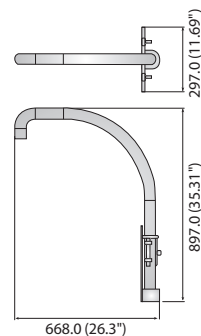

PTZ Mounts

					
	SBP-300WM1	SBP-300WM	SBP-300CM	SBP-300LM	SBP-300B
Materials	Aluminum + SECC	Aluminum + SECC	Aluminum + SECC	Aluminum + SECC	Aluminum + SECC
Dimensions (WxHxD)	112.0 x 183.0 x 207.5mm (4.41" x 7.2" x 8.17")	112.0 x 183.0 x 276.5mm (4.41" x 7.2" x 10.89")	Ø130.0 x 305.5mm (Ø5.12" x 12.03")	297.0 x 897.0 x 668.0mm (11.69" x 35.31" x 26.3")	120.0 x 190.9 x 35.0mm (4.72" x 7.52" x 1.38")
Pipe Thread	1 1/2" PF	1 1/2" PF	1 1/2" PF	1 1/2" PF	N/A
Weight	850g (1.87 lb)	850g (1.87 lb)	700g (1.54 lb)	3.5Kg (7.72 lb)	700g (1.54 lb)
Color	Ivory	Ivory	Ivory	Ivory	Ivory
Applicable Model	SNP-6320RH/6320H/6321H/ 6230RH/6201H/6200RH/ 6200H/L6233RH/L6233H/ 5430H/5321H/5320H/ 5300H/L5233H/ 3371TH/3371H/3120VH SCP-3430H/3371H/3250H/ 3120VH/2430H/2373H/ 2371H/2370RH/2273H/ 2271H/2251H/2250H SBP-300B/300PM/300KM/ 300HM1/301HM2/301HM3/ 301HM4/300HM5/300HM6/ 300HM7/300HM8	SNP-6320RH/6320H/6321H/ 6230RH/6201H/6200RH/ 6200H/L6233RH/L6233H/ 5430H/5321H/5320H/ 5300H/L5233H/ 3371TH/3371H/3120VH SCP-3430H/3371H/3250H/ 3120VH/2430H/2373H/ 2371H/2370RH/2273H/ 2271H/2251H/2250H SBP-300B/300PM/300KM/ 300HM1/301HM2/301HM3/ 301HM4/300HM5/300HM6/ 300HM7/300HM8	SNP-6320RH/6320H/6321H/ 6230RH/6201H/6200RH/ 6200H/L6233RH/L6233H/ 5430H/5321H/5320H/ 5300H/L5233H/ 3371TH/3371H/3120VH SCP-3430H/3371H/3250H/ 3120VH/2430H/2373H/ 2371H/2370RH/2273H/ 2271H/2251H/2250H SBP-300HM1/301HM2/301HM3/ 301HM4/300HM5/300HM6/ 300HM7/300HM8	SNP-6320RH/6320H/6321H/ 6230RH/6201H/6200RH/ 6200H/L6233RH/L6233H/ 5430H/5321H/5320H/ 5300H/L5233H/ 3371TH/3371H/3120VH SCP-3430H/3371H/3250H/ 3120VH/2430H/2373H/ 2371H/2370RH/2273H/ 2271H/2251H/2250H SBP-300B/300PM/300KM/ 300HM1/301HM2/301HM3/ 301HM4/300HM5/300HM6/ 300HM7/300HM8	SBP-300PM/300KM

* The latest product information / specification can be found at <http://security.hanwhatechwin.com>

Dimensions

Unit : mm (inch)

SBP-300WM1

SBP-300WM

SBP-300CM

SBP-300LM

SBP-300B