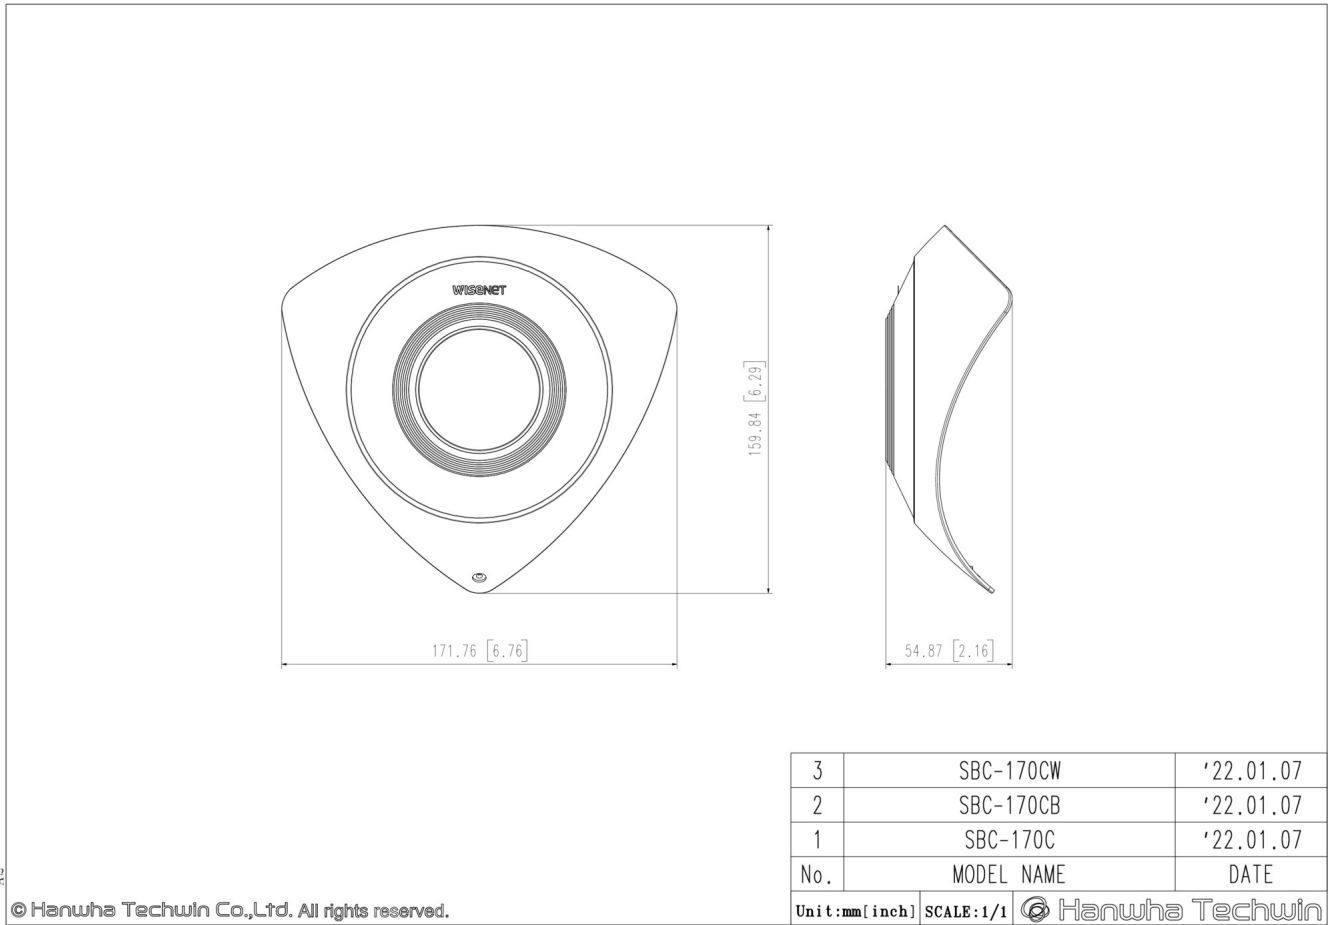

## Key Features

- Dimensions : 172(W)x160(D)x54.9(H)mm (6.77"x6.30"x2.16")
- Weight : 50g(0.11lb)
- Material : Poly Carbonate
- Color : White

## Specifications

Mechanical	
Color	White
Material	PC(Polycarbonate)
RAL code	RAL9003
Product dimensions / weight	172x54.9x160mm / 50g
Supported products	TNV-8011C ※ For further compatible models, please visit our website or use Toolbox

# SBC-170CW

Skin Cover

**CAD**

Unit: mm [inch]

© Hanwha Techwin Co., Ltd. All rights reserved.

 Unit: mm [inch] SCALE: 1/1  Hanwha Techwin