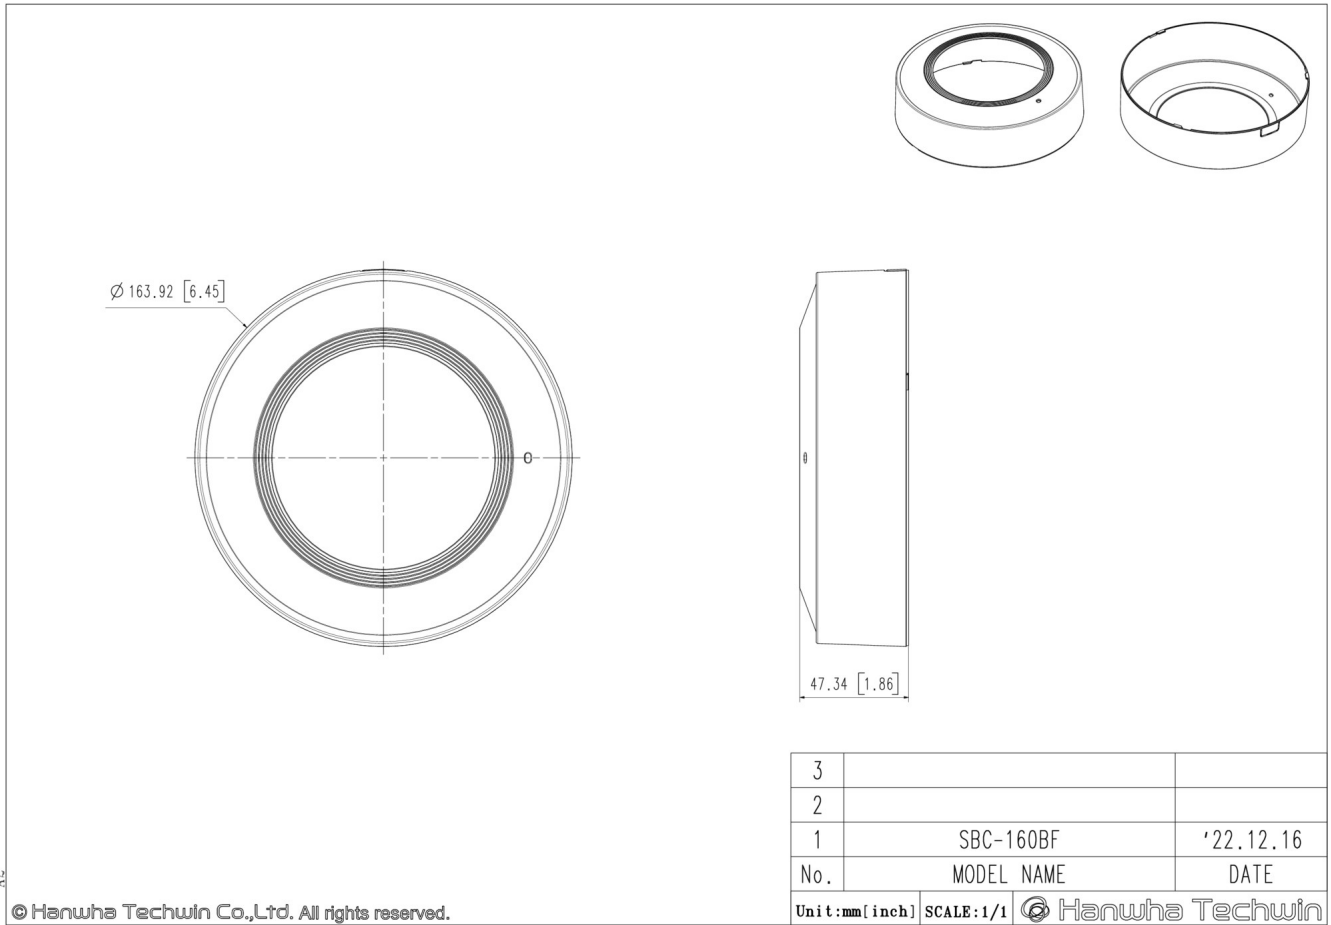

## Key Features

- Dimensions : Ø163.9 x 47.3 mm
- Weight : 57 g (0.13 lb)
- Material : Plastic
- Color : Black
- Totally 6pcs included on package

## Specifications

### Mechanical

<b>Color</b>	Black
<b>Material</b>	PC(Polycarbonate)
<b>Product dimensions / weight</b>	ø163.9x47.3mm / 57g
<b>Supported products</b>	XNF-9013RV ※ For further compatible models, please visit our website or use Toolbox

# SBC-160BF

Skin Cover

**CAD**

Unit: mm [inch]

© Hanwha Techwin Co., Ltd. All rights reserved.

Unit: mm [inch] SCALE: 1/1  Hanwha Techwin