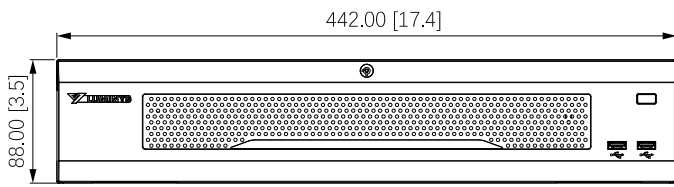

Electrical

Power Supply	100 to 240 VAC, 50 to 60 Hz
Power Consumption	< 18 W (HDD Not Included)

Construction

Installation Method	Rack- or Desktop-Mount
Housing	2U
Weight	7.2 kg (15.8 lb) Without HDD
Operating Temperature	-10 °C to 55 °C (14 °F to 131 °F) 10% to 93%
Dimensions (W × D × H)	442.0 mm × 457.3 mm × 88.0 mm (17.4 in. × 18.0 in. × 3.5 in.)

Certifications and Compliance

Certifications	FCC
Compliance	NDA

Dimensional Drawing

mm [in.]

Back Panel

1	Power Supply	7	VGA Ports
2	Power Switch	8	AUDIO OUT, RCA Connector
3	LAN Network Ports	9	AUDIO IN, RCA Connector
4	RS-232 Port	10	Alarm Input/Output
5	USB Ports	11	eSATA Port
6	HDMI Ports		