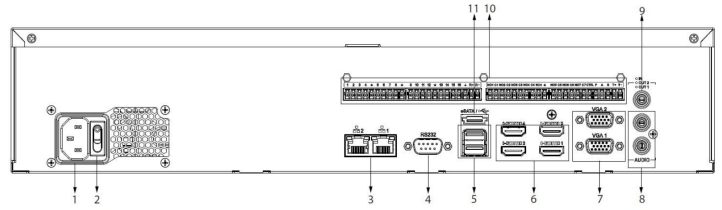

Electrical

Power Supply	100 to 240 VAC, 50 to 60 Hz
Power Consumption	< 18 W (HDD Not Included)

Construction

Installation Method	Rack- or Desktop-Mount
Housing	2U
Weight	7.2 kg (15.8 lb) Without HDD
Operating Temperature	-10 °C to 55 °C (14 °F to 131 °F) 10% to 93%
Dimensions (W × D × H)	442.0 mm × 457.3 mm × 88.0 mm (17.4 in. × 18.0 in. × 3.5 in.)

Certifications and Compliance

Certifications	FCC
Compliance	NDA

Dimensional Drawing

mm [in.]

Back Panel

1	Power Supply	7	VGA Ports
2	Power Switch	8	AUDIO OUT, RCA Connector
3	LAN Network Ports	9	AUDIO IN, RCA Connector
4	RS-232 Port	10	Alarm Input/Output
5	USB Ports	11	eSATA Port
6	HDMI Ports		