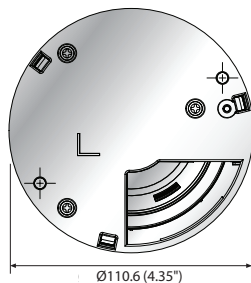

QND-8010R/8020R/8030R

5 MP Network IR Dome Camera

QND-8010R

QND-8020R/8030R

Key Features

- 5 Megapixel (2592 x 1944) resolution
- 2.8mm/4mm/6mm fixed lens
- 0.15Lux (Color), 0Lux (B/W, IR LED on)
- 30fps@5 MP (H.265 / H.264)
- H.265, H.264, MJPEG codec support, Multiple streaming
- Day & Night, WDR (120dB)
- Defocus detection, Directional/Virtual Line detection, Motion detection, Enter/Exit, Tampering
- Micro SD / SDHC / SDXC memory slot (Maximum 128GB)
- Hallway view, WiseStream II support
- IR Viewable length 20m, PoE

Dimensions

Unit : mm (inch)

Accessories (Optional)

SBP-120WMW

SBP-300HMW7

SBP-300LMW

SBP-300CMW

SBP-300WMW1

	QND-8010R	QND-8020R	QND-8030R
Web Viewer	Supported OS : Windows 7, 8.1, 10, Mac OS X 10.10, 10.11, 10.12, 10.13, 10.14 Recommended Browser : Google Chrome Supported Browser : MS Explorer 11, MS Edge, Mozilla Firefox (Windows 64 bit only), Apple Safari (Mac OS X only)		
Memory	512MB RAM, 256MB Flash		
ENVIRONMENTAL			
Operating Temperature / Humidity	-10°C ~ +50°C (+14°F ~ +122°F) / Less than 90% RH		
Storage Temperature / Humidity	-30°C ~ +60°C (-22°F ~ +140°F) / Less than 90% RH		
ELECTRICAL			
Input Voltage	PoE (IEEE802.3af, Class3)		
Power Consumption	PoE : Maximum 7.5W, typical 5.8W	PoE : Maximum 6.8W, typical 5.0W	
MECHANICAL			
Color / Material	White / Plastic		
RAL Code	RAL9003		
Product dimensions / weight	Ø110.6 x 89.5mm (Ø4.35 x 3.52"), 360g (0.794 lb)		