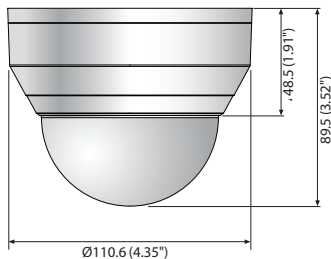

QND-8010R/8020R/8030R

5 MP Network IR Dome Camera

QND-8010R

QND-8020R/8030R

Key Features

- 5 Megapixel (2592 x 1944) resolution
- 2.8mm/4mm/6mm fixed lens
- 0.15Lux (Color), 0Lux (B/W, IR LED on)
- 30fps@5 MP (H.265 / H.264)
- H.265, H.264, MJPEG codec support, Multiple streaming
- Day & Night, WDR (120dB)
- Defocus detection, Directional/Virtual Line detection, Motion detection, Enter/Exit, Tampering
- Micro SD / SDHC / SDXC memory slot (Maximum 128GB)
- Hallway view, WiseStream II support
- IR Viewable length 20m, PoE

Dimensions

Unit : mm (inch)

Accessories (Optional)

SBP-120WMW

SBP-300HMW7

SBP-300LMW

SBP-300CMW

SBP-300WMW1