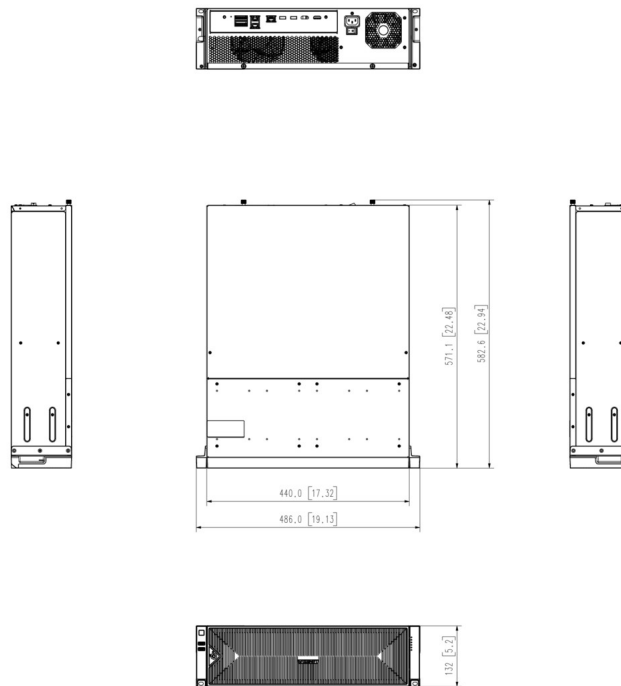

PRN-3200B4

32CH AI NVR

CAD

Unit: mm [inch]

Appearance Drawing
PRN-6410B4, PRN-3210B4, PRN-6400B4, PRN-3200B4
XRN-6410B4, XRN-3210B4
Unit : mm[inches]