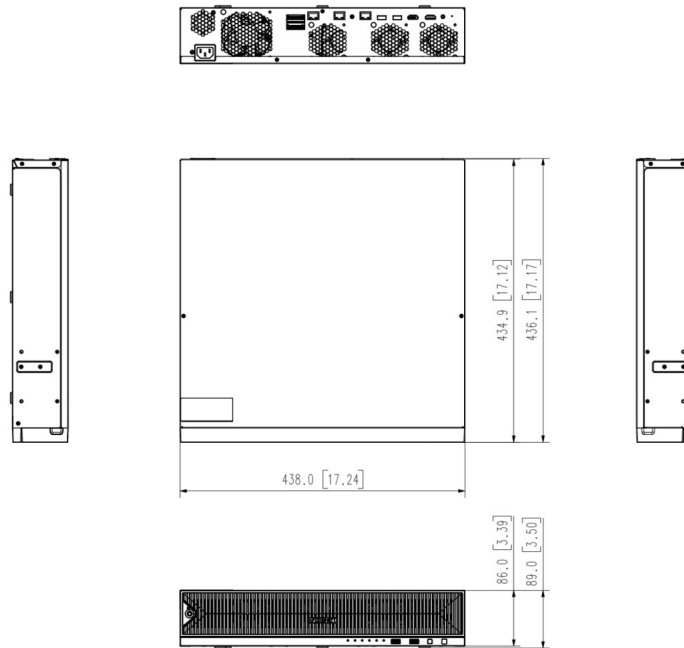

Mechanical

Color / Material		Black / Metal
Dimension		438.0 x 86.0 x 434.9 mm (17.47 x 3.39 x 17.12 inch)
Weight		Approx. 9.1Kg(20.1lb, HDD not included)

Intelligent Analysis

AI Search	Object Attribute	Human, Face, Vehicle, Lisence plate
	LPR	English, Number (Wisenet AI, P/X Camera)

PRN-3200B2

32CH AI NVR

CAD

Unit: mm [inch]

This parts should not contain any substances which are specified in AH60-0033K

Appearance Drawing
PRN-3210B2, 3205B2, 3200B2, 1610B2, 1605B2, 1600B2
XRN-6410RB2, 3210RB2
Unit : mm [inches]