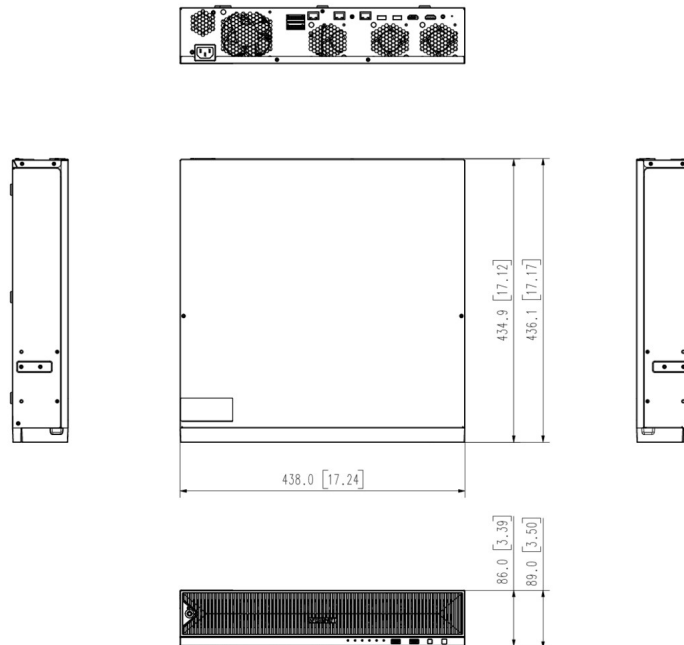

Mechanical

Color / Material		Black / Metal
Dimension		438.0 x 86.0 x 434.9 mm (17.47 x 3.39 x 17.12 inch)
Weight		Approx. 9.1Kg(20.1lb, HDD not included)

Intelligent Analysis

AI Search	Object Attribute	Human, Face, Vehicle, Lisence plate
	LPR	English, Number (Wisenet AI, P/X Camera)

PRN-3200B2

32CH AI NVR

CAD

Unit: mm [inch]

This parts should not contain any substances which are specified in AH60-0033K

Appearance Drawing
PRN-3210B2, 3205B2, 3200B2, 1610B2, 1605B2, 1600B2
XRN-6410RB2, 3210RB2
Unit : mm [inches]