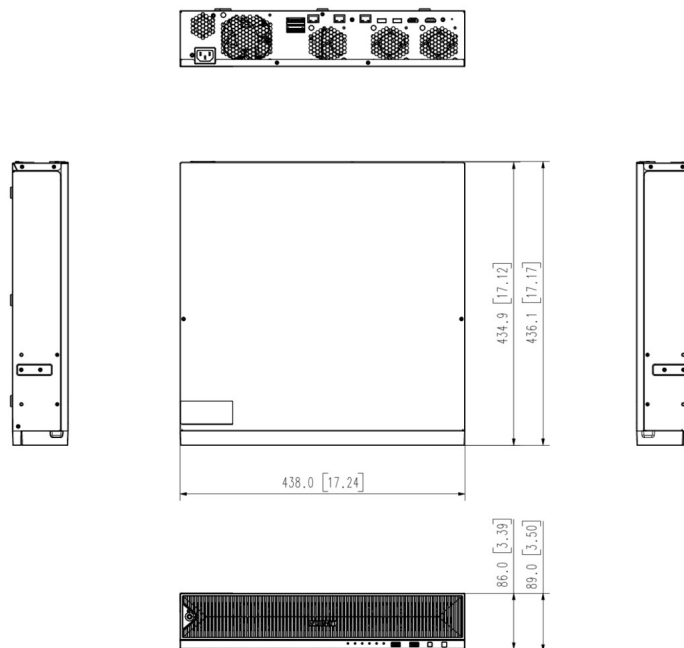

Mechanical

Color / Material		Black / Metal
Dimension		438.0 x 86.0 x 434.9 mm (17.47 x 3.39 x 17.12 inch)
Weight		Approx. 9.1Kg(20.1lb, HDD not included)

Intelligent Analysis

AI Search	Object Attribute	Human, Face, Vehicle, Lisence plate
	LPR	English, Number (Wisenet AI, P/X Camera)

PRN-1600B2

16CH AI NVR

CAD

Unit: mm [inch]

This parts should not contain any substances which are specified in AH60-0033K

Appearance Drawing
PRN-3210B2, 3205B2, 3200B2, 1610B2, 1605B2, 1600B2
XRN-6410RB2, 3210RB2
Unit : mm [inches]