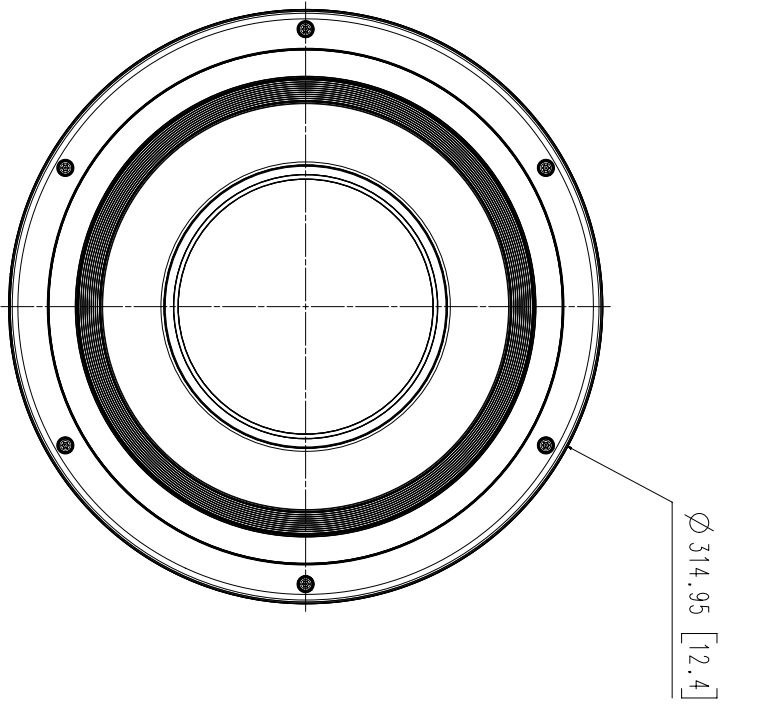

## Key Features

- 2MP x 4ch multi-directional camera
- Motorized PTRZ support
- 60fps@2MP(H.265, H.264)
- 3.2~10mm(3.1x) motorized varifocal lens
- IR viewable length : 30m
- H.265, H.264, MJPEG codec, Multi streaming
- Video analytics, WiseStream II
- IP66, IK10, NEMA4X

Unit: mm [inch]	SCALE: 1/1	© Hanwha Techwin
No.	MODEL NAME	DATE
1	PNM-9084RQZ, PNM-9085RQZ	'19.10.08