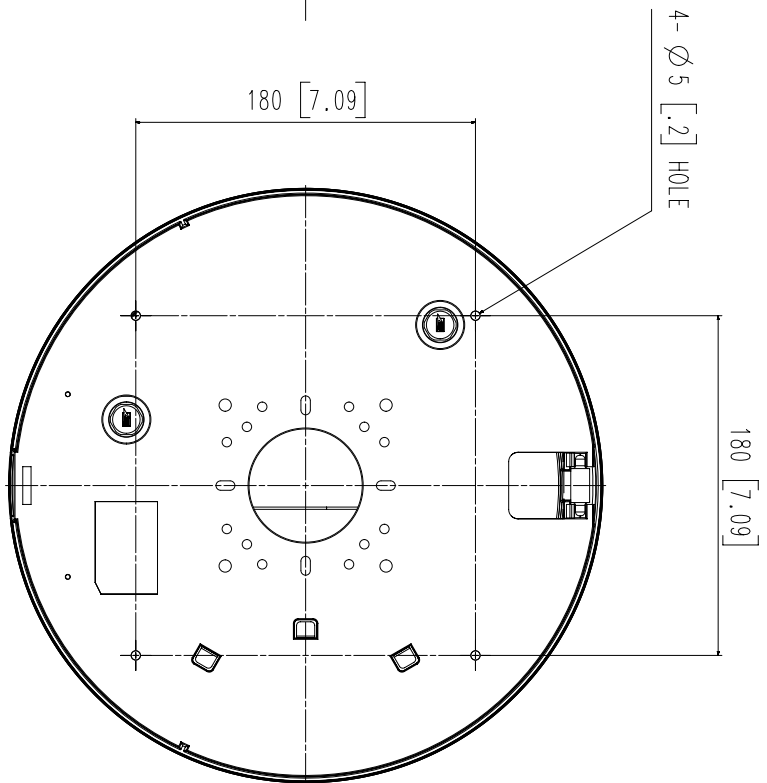

## Key Features

- 2MP x 4ch multi-directional camera
- Motorized PTRZ support
- 60fps@2MP(H.265, H.264)
- 3.2~10mm(3.1x) motorized varifocal lens
- IR viewable length : 30m
- H.265, H.264, MJPEG codec, Multi streaming
- Video analytics, WiseStream II
- IP66, IK10, NEMA4X

Unit: mm [inch]	SCALE: 1/1	© Hanwha Techwin
No.	MODEL NAME	DATE
1	PNM-9084RQZ, PNM-9085RQZ	'19.10.08