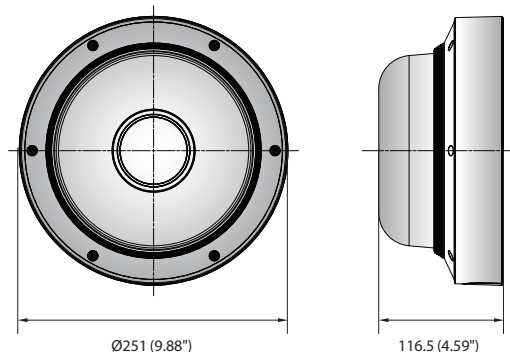

## Dimensions

Unit : mm (inch)

**PNM-9084QZ**

<b>VIDEO</b>	
Imaging Device	1/2.8" 2MP CMOS : each CH
Effective Pixels	1945(H)x1097(V) : each CH
Minimum Illumination	Color : 0.08Lux ( F2.2, 1/30sec ), BW : 0.008Lux ( F2.2, 1/30sec )
<b>LENS</b>	
Focal Length (Zoom Ratio)	3~6mm (2x) motorized varifocal
Maximum Aperture Ratio	F2.2(Wide)-F3.1(Tele)
Angular Field of View	H : 107°(Wide)~56.3°(Tele) / V : 57°(Wide)~31.5°(Tele) / D : 126°(Wide)~64.3°(Tele)
Minimum Object Distance	0.5m (1.64ft)
Focus Control	Simple focus
Lens Type	DC Auto Iris
<b>PAN / TILT / ROTATE</b>	
Pan / Tilt / Rotate Range	Remote adjustment (Maximum 200 cycles) 0 ~ 360° / 0 ~ 90° / 0 ~ 90°
<b>OPERATIONAL</b>	
Camera Title	Displayed up to 85 characters
Day & Night	Auto (ICR)
Backlight Compensation	BLC, HLC, WDR, SSSDR
Wide Dynamic Range	120dB
Digital Noise Reduction	SSNR V
Digital Image Stabilization	Support
Defog	Support
Motion Detection	8 8-point polygonal zones
Privacy Masking	32 polygonal zones - Color : Grey, Green, Red, Blue, Black, White - Mosaic
Gain Control	Low / Middle / High
White Balance	ATW / AWC / Manual / Indoor / Outdoor
Contrast	Level adjustment
LDC	Support
Electronic Shutter Speed	Minimum / Maximum / Anti flicker (2~1/12,000sec)
Video Rotation	Flip, Mirror, Hallway view (90°/270°)
Analytics	Defocus detection, Directional detection, Fog detection, Face detection, Motion detection, Appear / Disappear, Enter / Exit, Loitering, Tampering, Virtual line, Audio detection
Alarm I / O	Input 1 / Output 1
Alarm Triggers	Analytics, Network disconnect, Alarm input
Alarm events	File upload via FTP and e-mail Notification via e-mail SD / SDHC / SDXC at event triggers Alarm output Handover
Audio In	Selectable (mic in / line in) Supply voltage : 2.5VDC (4mA), Input impedance : 2K Ohm
Audio Out	Line out, Maximum output level : 1Vrms
<b>NETWORK</b>	
Ethernet	RJ-45 (10 / 100 / 1000 BASE-T)
Video Compression	H.265 / H.264 : Main / Baseline / High, MJPEG
Resolution	1920 x 1080, 1280 x 1024, 1280 x 960, 1280 x 720, 1024 x 768, 800 x 600, 800 x 448, 720 x 576, 720 x 480, 640 x 480, 640 x 360, 320 x 240
Maximum Framerate	H.265 / H.264 : 60fps MJPEG : 30fps
Smart Codec	Manual (5ea area), WiseStream II
Bitrate Control	H.264 / H.265 : CBR or VBR MJPEG : VBR