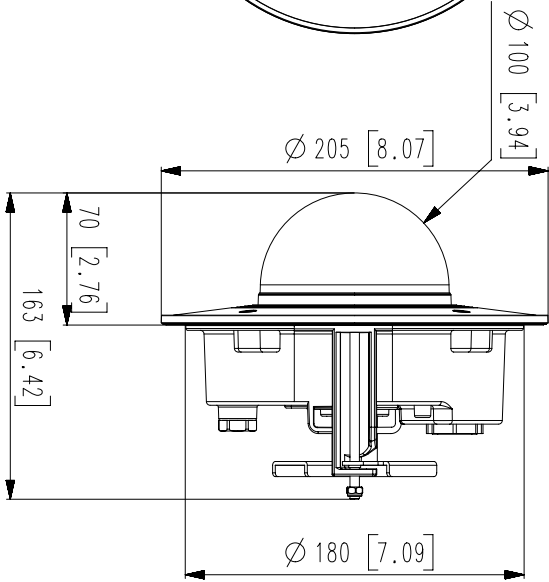

16			
15			
14			
13			
12			
11			
10			
9			
8			
7			
6	XND-9082RF		19.12.18
5	XND-7082RF		19.12.18
4	XND-6082RF		19.12.18
3	PND-A7081RF		19.12.18
2	PND-A6081RF		19.12.18
1	PND-A9081RF		19.09.27
No.	MODEL NAME		DATE

Unit:mm[inch] SCALE:1/1 Hanwha Techwin

© Hanwha Techwin Co., Ltd. All rights reserved.