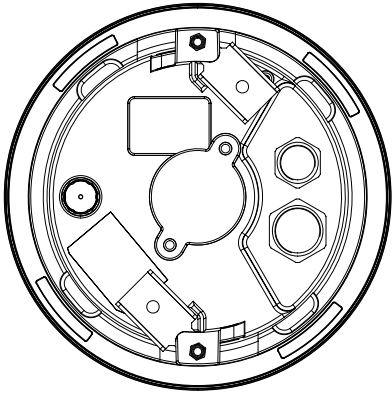

16			
15			
14			
13			
12			
11			
10			
9			
8			
7			
6	XND-9082RF		19.12.18
5	XND-7082RF		19.12.18
4	XND-6082RF		19.12.18
3	PND-A7081RF		19.12.18
2	PND-A6081RF		19.12.18
1	PND-A9081RF		19.09.27
No.	MODEL NAME		DATE

Unit:mm[inch] SCALE:1/1 Hanwha Techwin

© Hanwha Techwin Co., Ltd. All rights reserved.